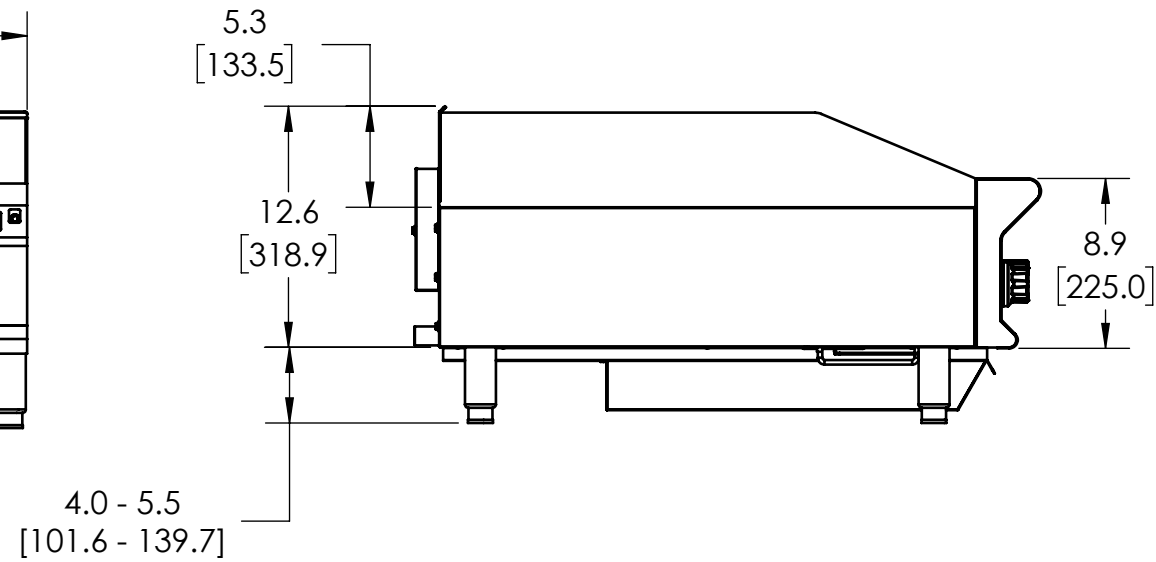

VOLLRATH THERMOSTAT GAS GRIDDLE, 36", HEAVY DUTY, 1" THICK PLATE

ITEM NO./MODEL NO.	DESCRIPTION
GGHDT-36	THERMOSTAT GAS GRIDDLE, 36", HEAVY DUTY, 1" THICK PLATE

NOTE:

1. OUTPUT IS 90,000 BTU.
2. UNIT SHOULD BE INSTALLED UNDER A HOOD IN ACCORDANCE WITH THE LATEST EDITION OF THE STANDARD FOR VENTILATION CONTROL AND FIRE PROTECTION OF COMMERCIAL COOKING OPERATIONS, NFPA 96.
3. STANDING PILOTS WITH A MANUAL BURNER CONTROL VALVE FOR EACH BURNER. 3/4" NPT GAS INLET.
4. UNIT WEIGHT IS: 269.5 LBS.
5. MATERIALS: STAINLESS STEEL AND PRE-SEASONED CAST IRON.
6. CERTIFICATIONS:
 1. ANSI Z83.11:2016.
 2. CSA 1.8:2016.
 3. NSF/ANSI 4.

DIMENSIONS ARE IN INCHES (IN) UNLESS OTHERWISE NOTED.
DIMENSIONS IN BRACKETS ARE IN MILLIMETERS (MM) AND ARE FOR REFERENCE ONLY.

ITEM NO./MODEL NO.	DESCRIPTION
GGHDT-36	THERMOSTAT GAS GRIDDLE, 36", HEAVY DUTY, 1" THICK PLATE

HARDWARE (GENERAL SPECIFICATION)		
SN	DESCRIPTION	QTY
A	M5X0.8X10 SS TAP SCREW, FL HEX	37

SN	PART NO	DESCRIPTION	QTY
1	353478-1	FASCIA - 36IN HDT GRIDDLE	1
2	353397-1	BURNER SUPPORT - 36IN GRIDDLE	1
3	353386-1	DRIP TRAY - GRIDDLE	1
4	352506-1	DRIP TRAY SUPPORTS - HD GD	1
5	352495-1	CONTROL KNOB SM INSERT	3
6	352509-1	REGULATOR 5IN WC	1
7	353376-1	LEG, GAS APPLIANCE	4
8	354237-1	GGHDT-36 FRONT PANEL ASSY	1

HARDWARE (GENERAL SPECIFICATION)		
SN	DESCRIPTION	QTY
A	M5X0.8X10 SS TAP SCREW, FL HEX	16
B	M5X0.8X4 SS HEX NUT	11