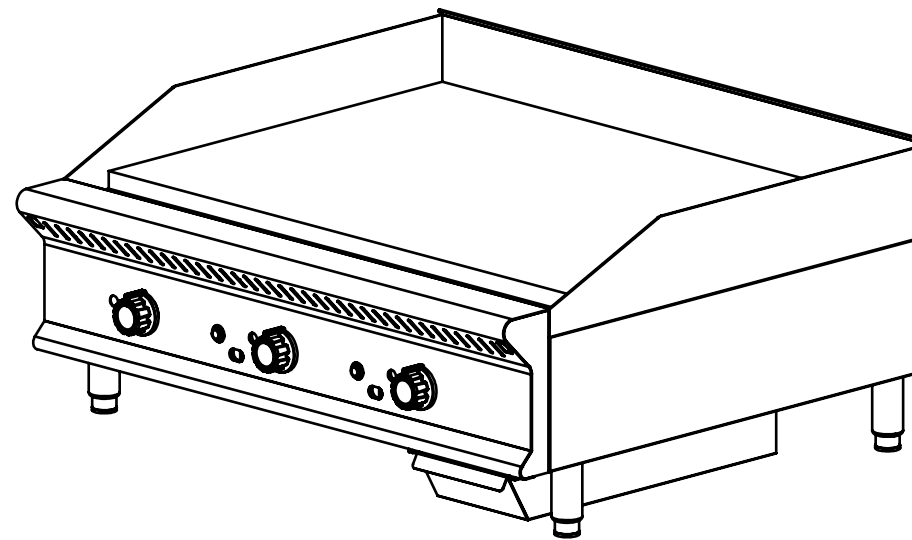

VOLLRATH THERMOSTAT GAS GRIDDLE, 36", HEAVY DUTY, 1" THICK PLATE

ITEM NO./MODEL NO.	DESCRIPTION
GGHDT-36	THERMOSTAT GAS GRIDDLE, 36", HEAVY DUTY, 1" THICK PLATE

NOTE:

1. OUTPUT IS 90,000 BTU.
2. UNIT SHOULD BE INSTALLED UNDER A HOOD IN ACCORDANCE WITH THE LATEST EDITION OF THE STANDARD FOR VENTILATION CONTROL AND FIRE PROTECTION OF COMMERCIAL COOKING OPERATIONS, NFPA 96.
3. STANDING PILOTS WITH A MANUAL BURNER CONTROL VALVE FOR EACH BURNER. 3/4" NPT GAS INLET.
4. UNIT WEIGHT IS: 269.5 LBS.
5. MATERIALS: STAINLESS STEEL AND PRE-SEASONED CAST IRON.
6. CERTIFICATIONS:
 1. ANSI Z83.11:2016.
 2. CSA 1.8:2016.
 3. NSF/ANSI 4.

DIMENSIONS ARE IN INCHES (IN) UNLESS OTHERWISE NOTED.
DIMENSIONS IN BRACKETS ARE IN MILLIMETERS (MM) AND ARE FOR REFERENCE ONLY.

ITEM NO./MODEL NO.	DESCRIPTION
GGHDT-36	THERMOSTAT GAS GRIDDLE, 36", HEAVY DUTY, 1" THICK PLATE

HARDWARE (GENERAL SPECIFICATION)		
SN	DESCRIPTION	QTY
A	M5X0.8X10 SS TAP SCREW, FL HEX	37

SN	PART NO	DESCRIPTION	QTY
1	353478-1	FASCIA - 36IN HDT GRIDDLE	1
2	353397-1	BURNER SUPPORT - 36IN GRIDDLE	1
3	353386-1	DRIP TRAY - GRIDDLE	1
4	352506-1	DRIP TRAY SUPPORTS - HD GD	1
5	352495-1	CONTROL KNOB SM INSERT	3
6	352509-1	REGULATOR 5IN WC	1
7	353376-1	LEG, GAS APPLIANCE	4
8	354237-1	GGHDT-36 FRONT PANEL ASSY	1