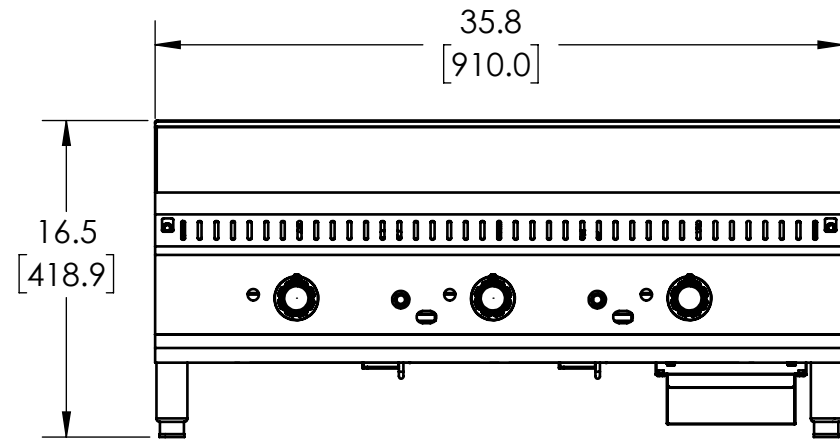

VOLLRATH THERMOSTAT GAS GRIDDLE, 36", HEAVY DUTY, 1" THICK PLATE

ITEM NO./MODEL NO.	DESCRIPTION
GGHDT-36	THERMOSTAT GAS GRIDDLE, 36", HEAVY DUTY, 1" THICK PLATE

NOTE:

1. OUTPUT IS 90,000 BTU.
2. UNIT SHOULD BE INSTALLED UNDER A HOOD IN ACCORDANCE WITH THE LATEST EDITION OF THE STANDARD FOR VENTILATION CONTROL AND FIRE PROTECTION OF COMMERCIAL COOKING OPERATIONS, NFPA 96.
3. STANDING PILOTS WITH A MANUAL BURNER CONTROL VALVE FOR EACH BURNER. 3/4" NPT GAS INLET.
4. UNIT WEIGHT IS: 269.5 LBS.
5. MATERIALS: STAINLESS STEEL AND PRE-SEASONED CAST IRON.
6. CERTIFICATIONS:
 1. ANSI Z83.11:2016.
 2. CSA 1.8:2016.
 3. NSF/ANSI 4.

DIMENSIONS ARE IN INCHES (IN) UNLESS OTHERWISE NOTED.
DIMENSIONS IN BRACKETS ARE IN MILLIMETERS (MM) AND ARE FOR REFERENCE ONLY.

ITEM NO./MODEL NO.	DESCRIPTION
GGHDT-36	THERMOSTAT GAS GRIDDLE, 36", HEAVY DUTY, 1" THICK PLATE

HARDWARE (GENERAL SPECIFICATION)		
SN	DESCRIPTION	QTY
A	M5X0.8X10 SS TAP SCREW, FL HEX	37

SN	PART NO	DESCRIPTION	QTY
1	353478-1	FASCIA - 36IN HDT GRIDDLE	1
2	353397-1	BURNER SUPPORT - 36IN GRIDDLE	1
3	353386-1	DRIP TRAY - GRIDDLE	1
4	352506-1	DRIP TRAY SUPPORTS - HD GD	1
5	352495-1	CONTROL KNOB SM INSERT	3
6	352509-1	REGULATOR 5IN WC	1
7	353376-1	LEG, GAS APPLIANCE	4
8	354237-1	GGHDT-36 FRONT PANEL ASSY	1

HARDWARE (GENERAL SPECIFICATION)		
SN	DESCRIPTION	QTY
A	M5X0.8X10 SS TAP SCREW, FL HEX	16
B	M5X0.8X4 SS HEX NUT	11