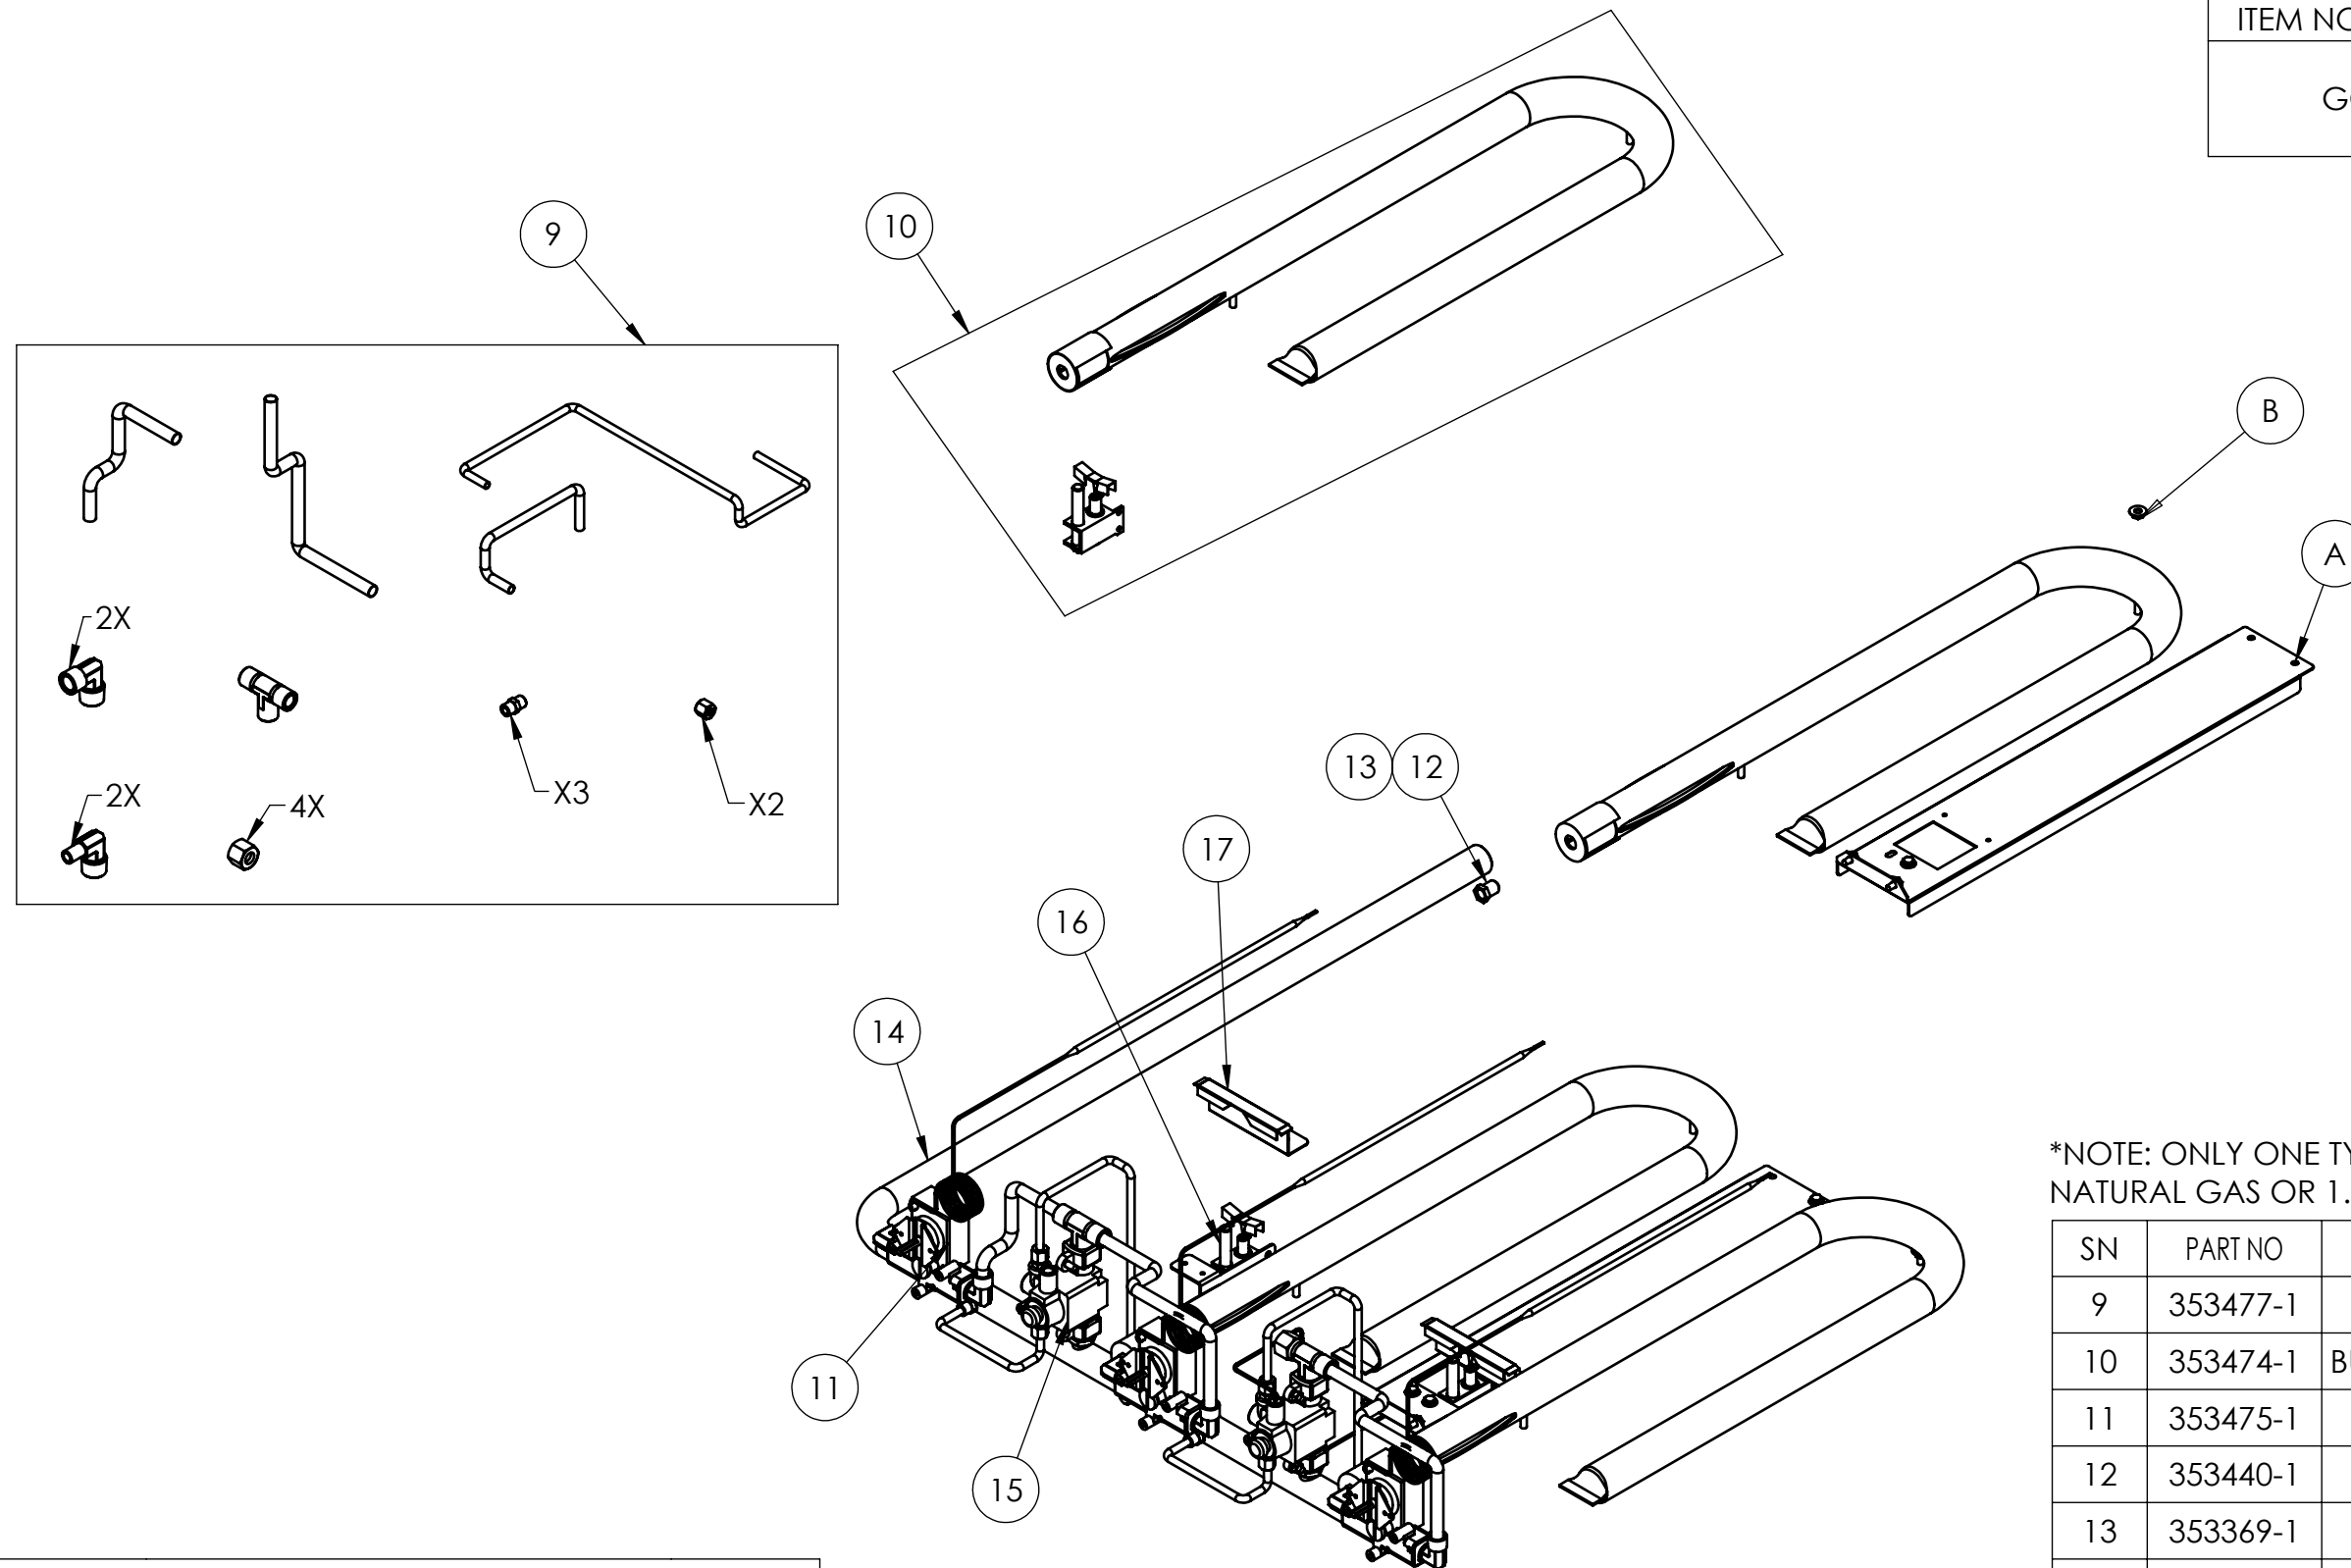

ITEM NO./MODEL NO.	DESCRIPTION
GGHDT-36	THERMOSTAT GAS GRIDDLE, 36", HEAVY DUTY, 1" THICK PLATE

*NOTE: ONLY ONE TYPE OF ORIFICE IS REQUIRED, 2.35MM FOR NATURAL GAS OR 1.60MM FOR LP

SN	PART NO	DESCRIPTION	QTY
9	353477-1	HD VALVE CONNECTORS ASSY	2
10	353474-1	BURNER/PILOT ASSY - HDT GAS GRID	3
11	353475-1	HD GST VALVE ASSY	3
12	353440-1	2.35MM BRASS ORIFICE	3
13	353369-1	1.60MM BRASS ORIFICE	3
14	352496-1	MANIFOLD - 36IN HDT GRIDDLE	1
15	352500-1	HDT GRIDDLE SAFETY VALVE	2
16	352501-1	HDT GRIDDLE THERMOCOUPLE	2
17	352547-1	HDT PILOT DIVERTER	2

HARDWARE (GENERAL SPECIFICATION)		
SN	DESCRIPTION	QTY
A	M5X0.8X10 SS TAP SCREW, FL HEX	16
B	M5X0.8X4 SS HEX NUT	11