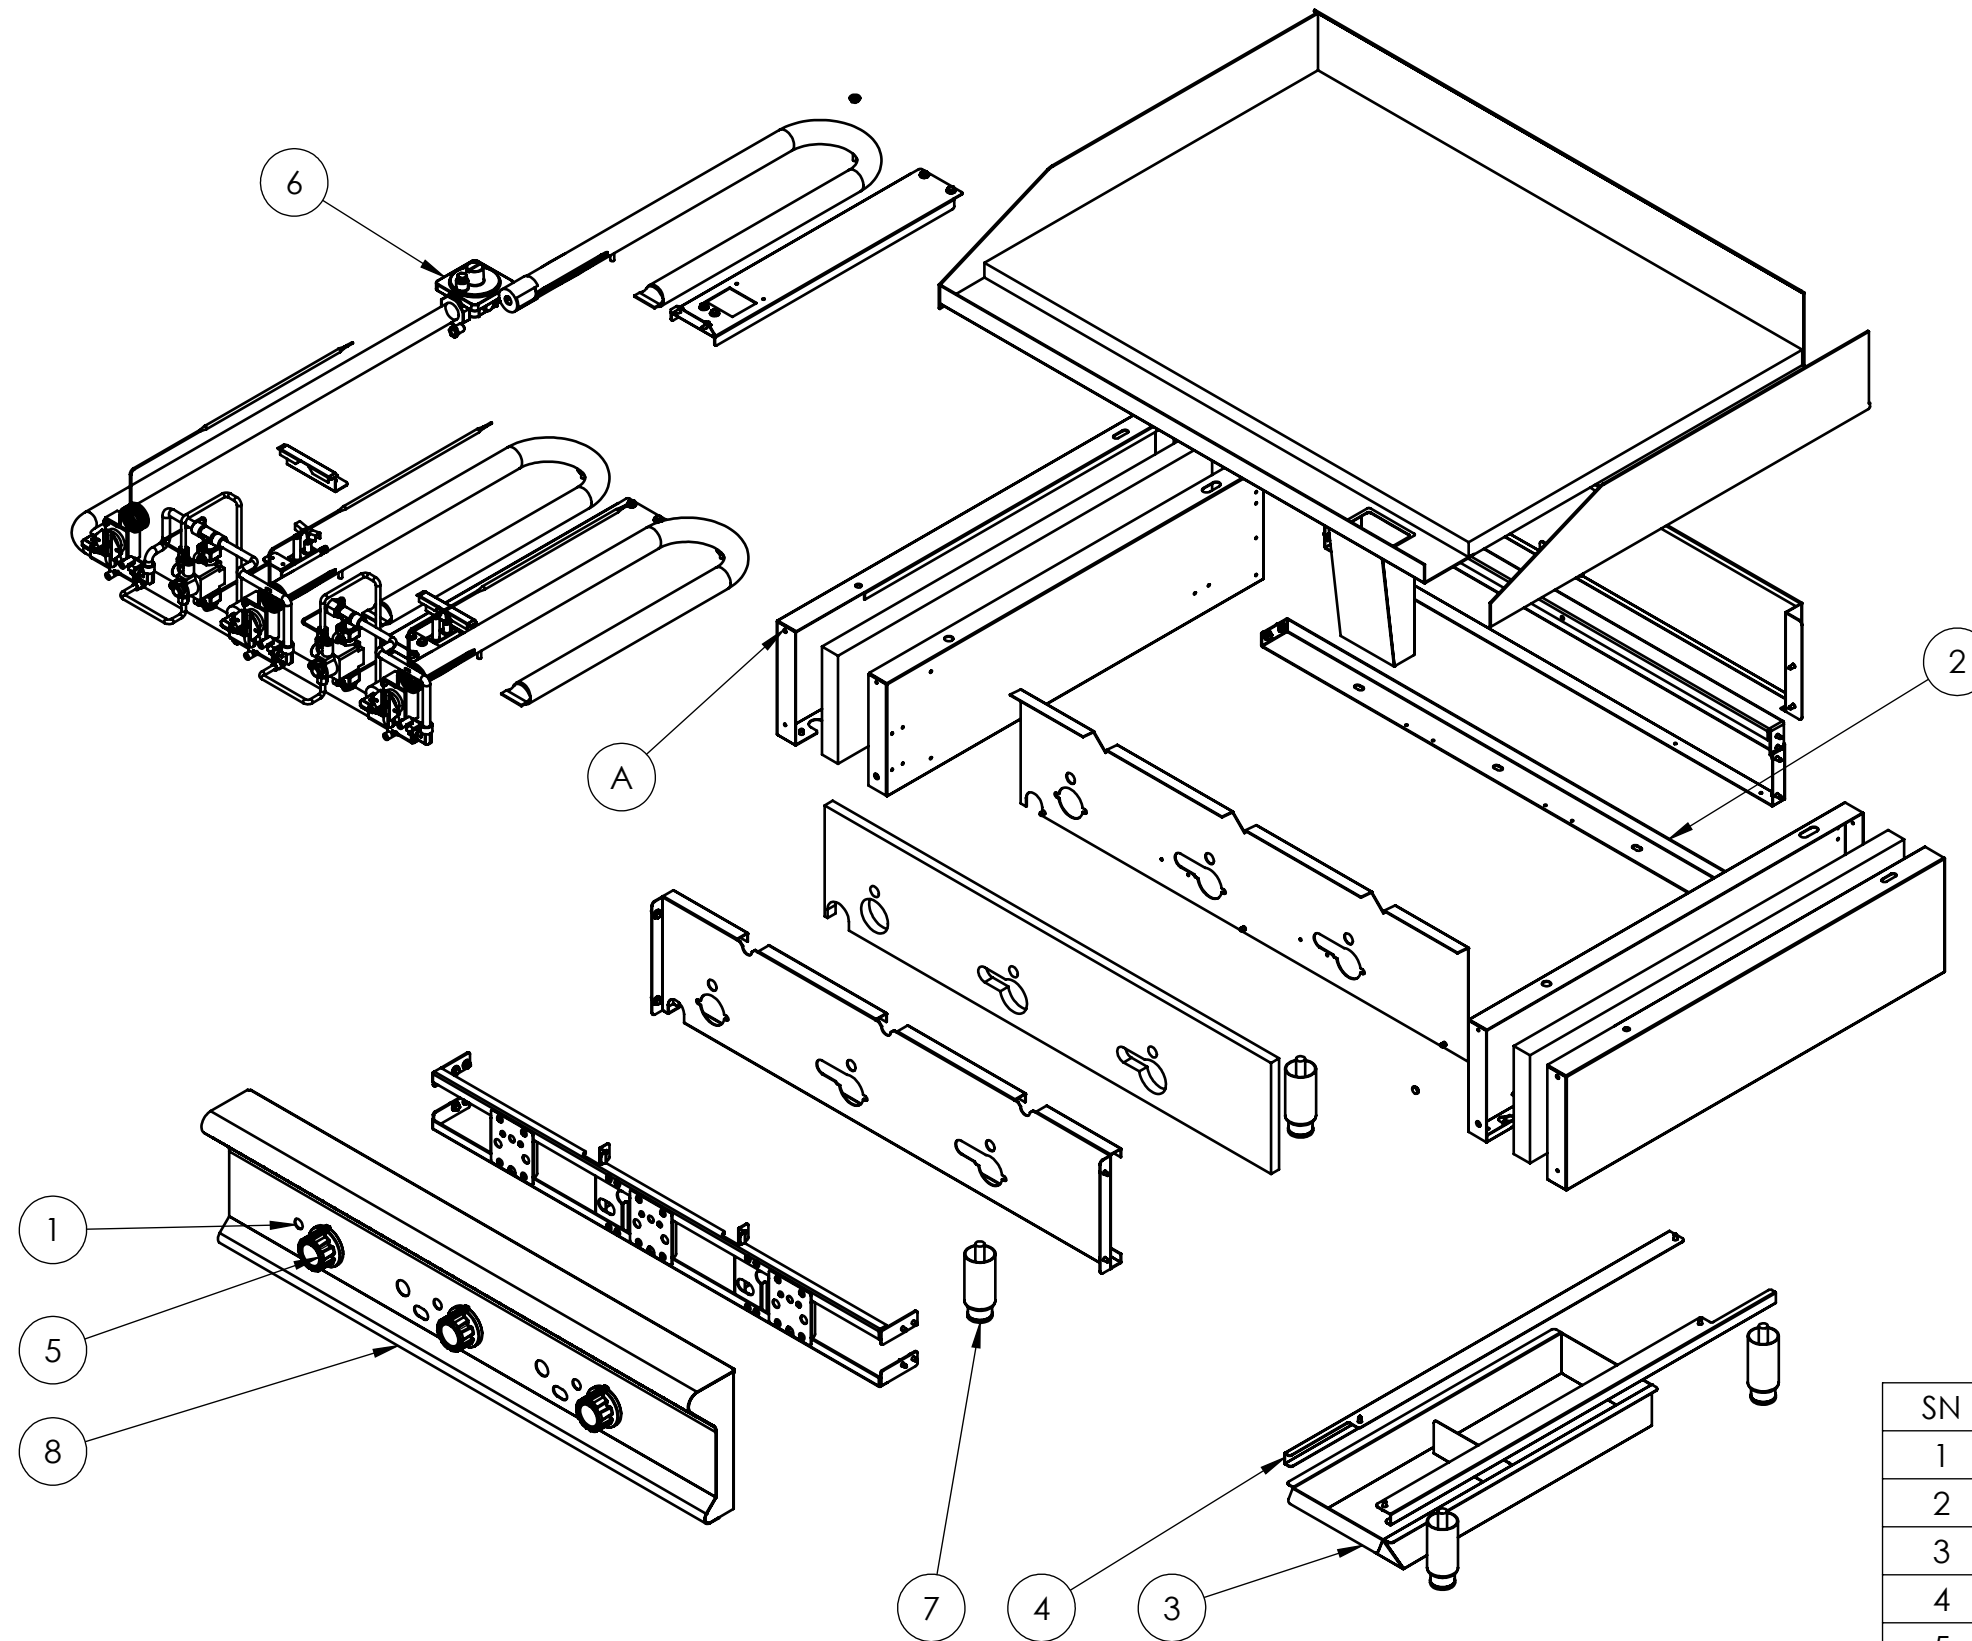

VOLLRATH THERMOSTAT GAS GRIDDLE, 36", HEAVY DUTY, 1" THICK PLATE

ITEM NO./MODEL NO.	DESCRIPTION
GGHDT-36	THERMOSTAT GAS GRIDDLE, 36", HEAVY DUTY, 1" THICK PLATE

NOTE:

1. OUTPUT IS 90,000 BTU.
2. UNIT SHOULD BE INSTALLED UNDER A HOOD IN ACCORDANCE WITH THE LATEST EDITION OF THE STANDARD FOR VENTILATION CONTROL AND FIRE PROTECTION OF COMMERCIAL COOKING OPERATIONS, NFPA 96.
3. STANDING PILOTS WITH A MANUAL BURNER CONTROL VALVE FOR EACH BURNER. 3/4" NPT GAS INLET.
4. UNIT WEIGHT IS: 269.5 LBS.
5. MATERIALS: STAINLESS STEEL AND PRE-SEASONED CAST IRON.
6. CERTIFICATIONS:
 1. ANSI Z83.11:2016.
 2. CSA 1.8:2016.
 3. NSF/ANSI 4.

DIMENSIONS ARE IN INCHES (IN) UNLESS OTHERWISE NOTED.
DIMENSIONS IN BRACKETS ARE IN MILLIMETERS (MM) AND ARE FOR REFERENCE ONLY.

ITEM NO./MODEL NO.	DESCRIPTION
GGHDT-36	THERMOSTAT GAS GRIDDLE, 36", HEAVY DUTY, 1" THICK PLATE

HARDWARE (GENERAL SPECIFICATION)		
SN	DESCRIPTION	QTY
A	M5X0.8X10 SS TAP SCREW, FL HEX	37

SN	PART NO	DESCRIPTION	QTY
1	353478-1	FASCIA - 36IN HDT GRIDDLE	1
2	353397-1	BURNER SUPPORT - 36IN GRIDDLE	1
3	353386-1	DRIP TRAY - GRIDDLE	1
4	352506-1	DRIP TRAY SUPPORTS - HD GD	1
5	352495-1	CONTROL KNOB SM INSERT	3
6	352509-1	REGULATOR 5IN WC	1
7	353376-1	LEG, GAS APPLIANCE	4
8	354237-1	GGHDT-36 FRONT PANEL ASSY	1

HARDWARE (GENERAL SPECIFICATION)		
SN	DESCRIPTION	QTY
A	M5X0.8X10 SS TAP SCREW, FL HEX	16
B	M5X0.8X4 SS HEX NUT	11