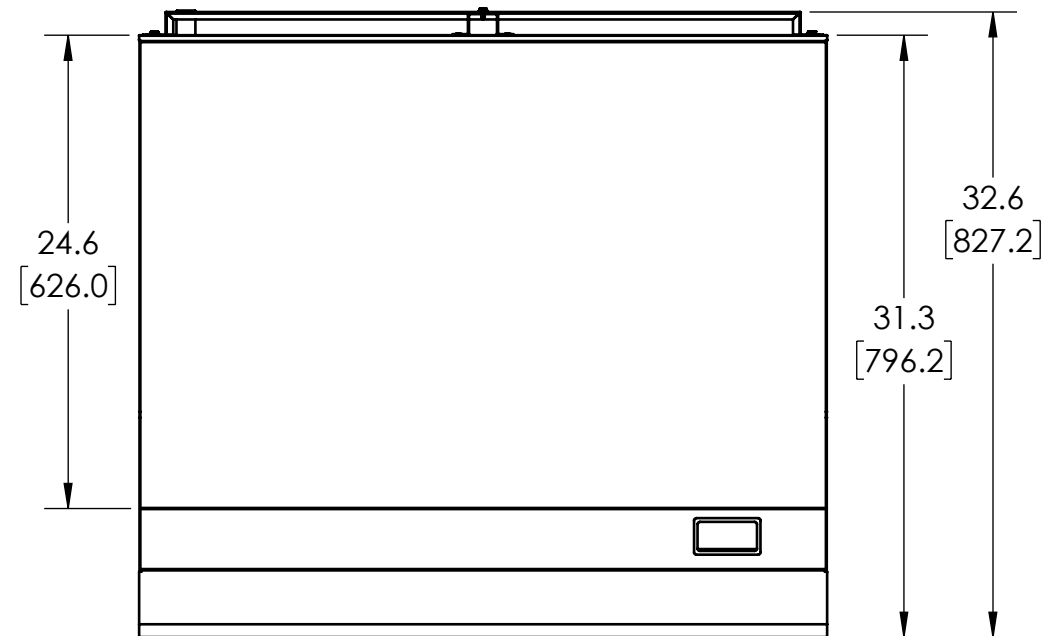

VOLLRATH THERMOSTAT GAS GRIDDLE, 36", HEAVY DUTY, 1" THICK PLATE

ITEM NO./MODEL NO.	DESCRIPTION
GGHDT-36	THERMOSTAT GAS GRIDDLE, 36", HEAVY DUTY, 1" THICK PLATE

NOTE:

1. OUTPUT IS 90,000 BTU.
2. UNIT SHOULD BE INSTALLED UNDER A HOOD IN ACCORDANCE WITH THE LATEST EDITION OF THE STANDARD FOR VENTILATION CONTROL AND FIRE PROTECTION OF COMMERCIAL COOKING OPERATIONS, NFPA 96.
3. STANDING PILOTS WITH A MANUAL BURNER CONTROL VALVE FOR EACH BURNER. 3/4" NPT GAS INLET.
4. UNIT WEIGHT IS: 269.5 LBS.
5. MATERIALS: STAINLESS STEEL AND PRE-SEASONED CAST IRON.
6. CERTIFICATIONS:
 1. ANSI Z83.11:2016.
 2. CSA 1.8:2016.
 3. NSF/ANSI 4.

DIMENSIONS ARE IN INCHES (IN) UNLESS OTHERWISE NOTED.
DIMENSIONS IN BRACKETS ARE IN MILLIMETERS (MM) AND ARE FOR REFERENCE ONLY.

ITEM NO./MODEL NO.	DESCRIPTION
GGHDT-36	THERMOSTAT GAS GRIDDLE, 36", HEAVY DUTY, 1" THICK PLATE

HARDWARE (GENERAL SPECIFICATION)		
SN	DESCRIPTION	QTY
A	M5X0.8X10 SS TAP SCREW, FL HEX	37

SN	PART NO	DESCRIPTION	QTY
1	353478-1	FASCIA - 36IN HDT GRIDDLE	1
2	353397-1	BURNER SUPPORT - 36IN GRIDDLE	1
3	353386-1	DRIP TRAY - GRIDDLE	1
4	352506-1	DRIP TRAY SUPPORTS - HD GD	1
5	352495-1	CONTROL KNOB SM INSERT	3
6	352509-1	REGULATOR 5IN WC	1
7	353376-1	LEG, GAS APPLIANCE	4
8	354237-1	GGHDT-36 FRONT PANEL ASSY	1

HARDWARE (GENERAL SPECIFICATION)		
SN	DESCRIPTION	QTY
A	M5X0.8X10 SS TAP SCREW, FL HEX	16
B	M5X0.8X4 SS HEX NUT	11