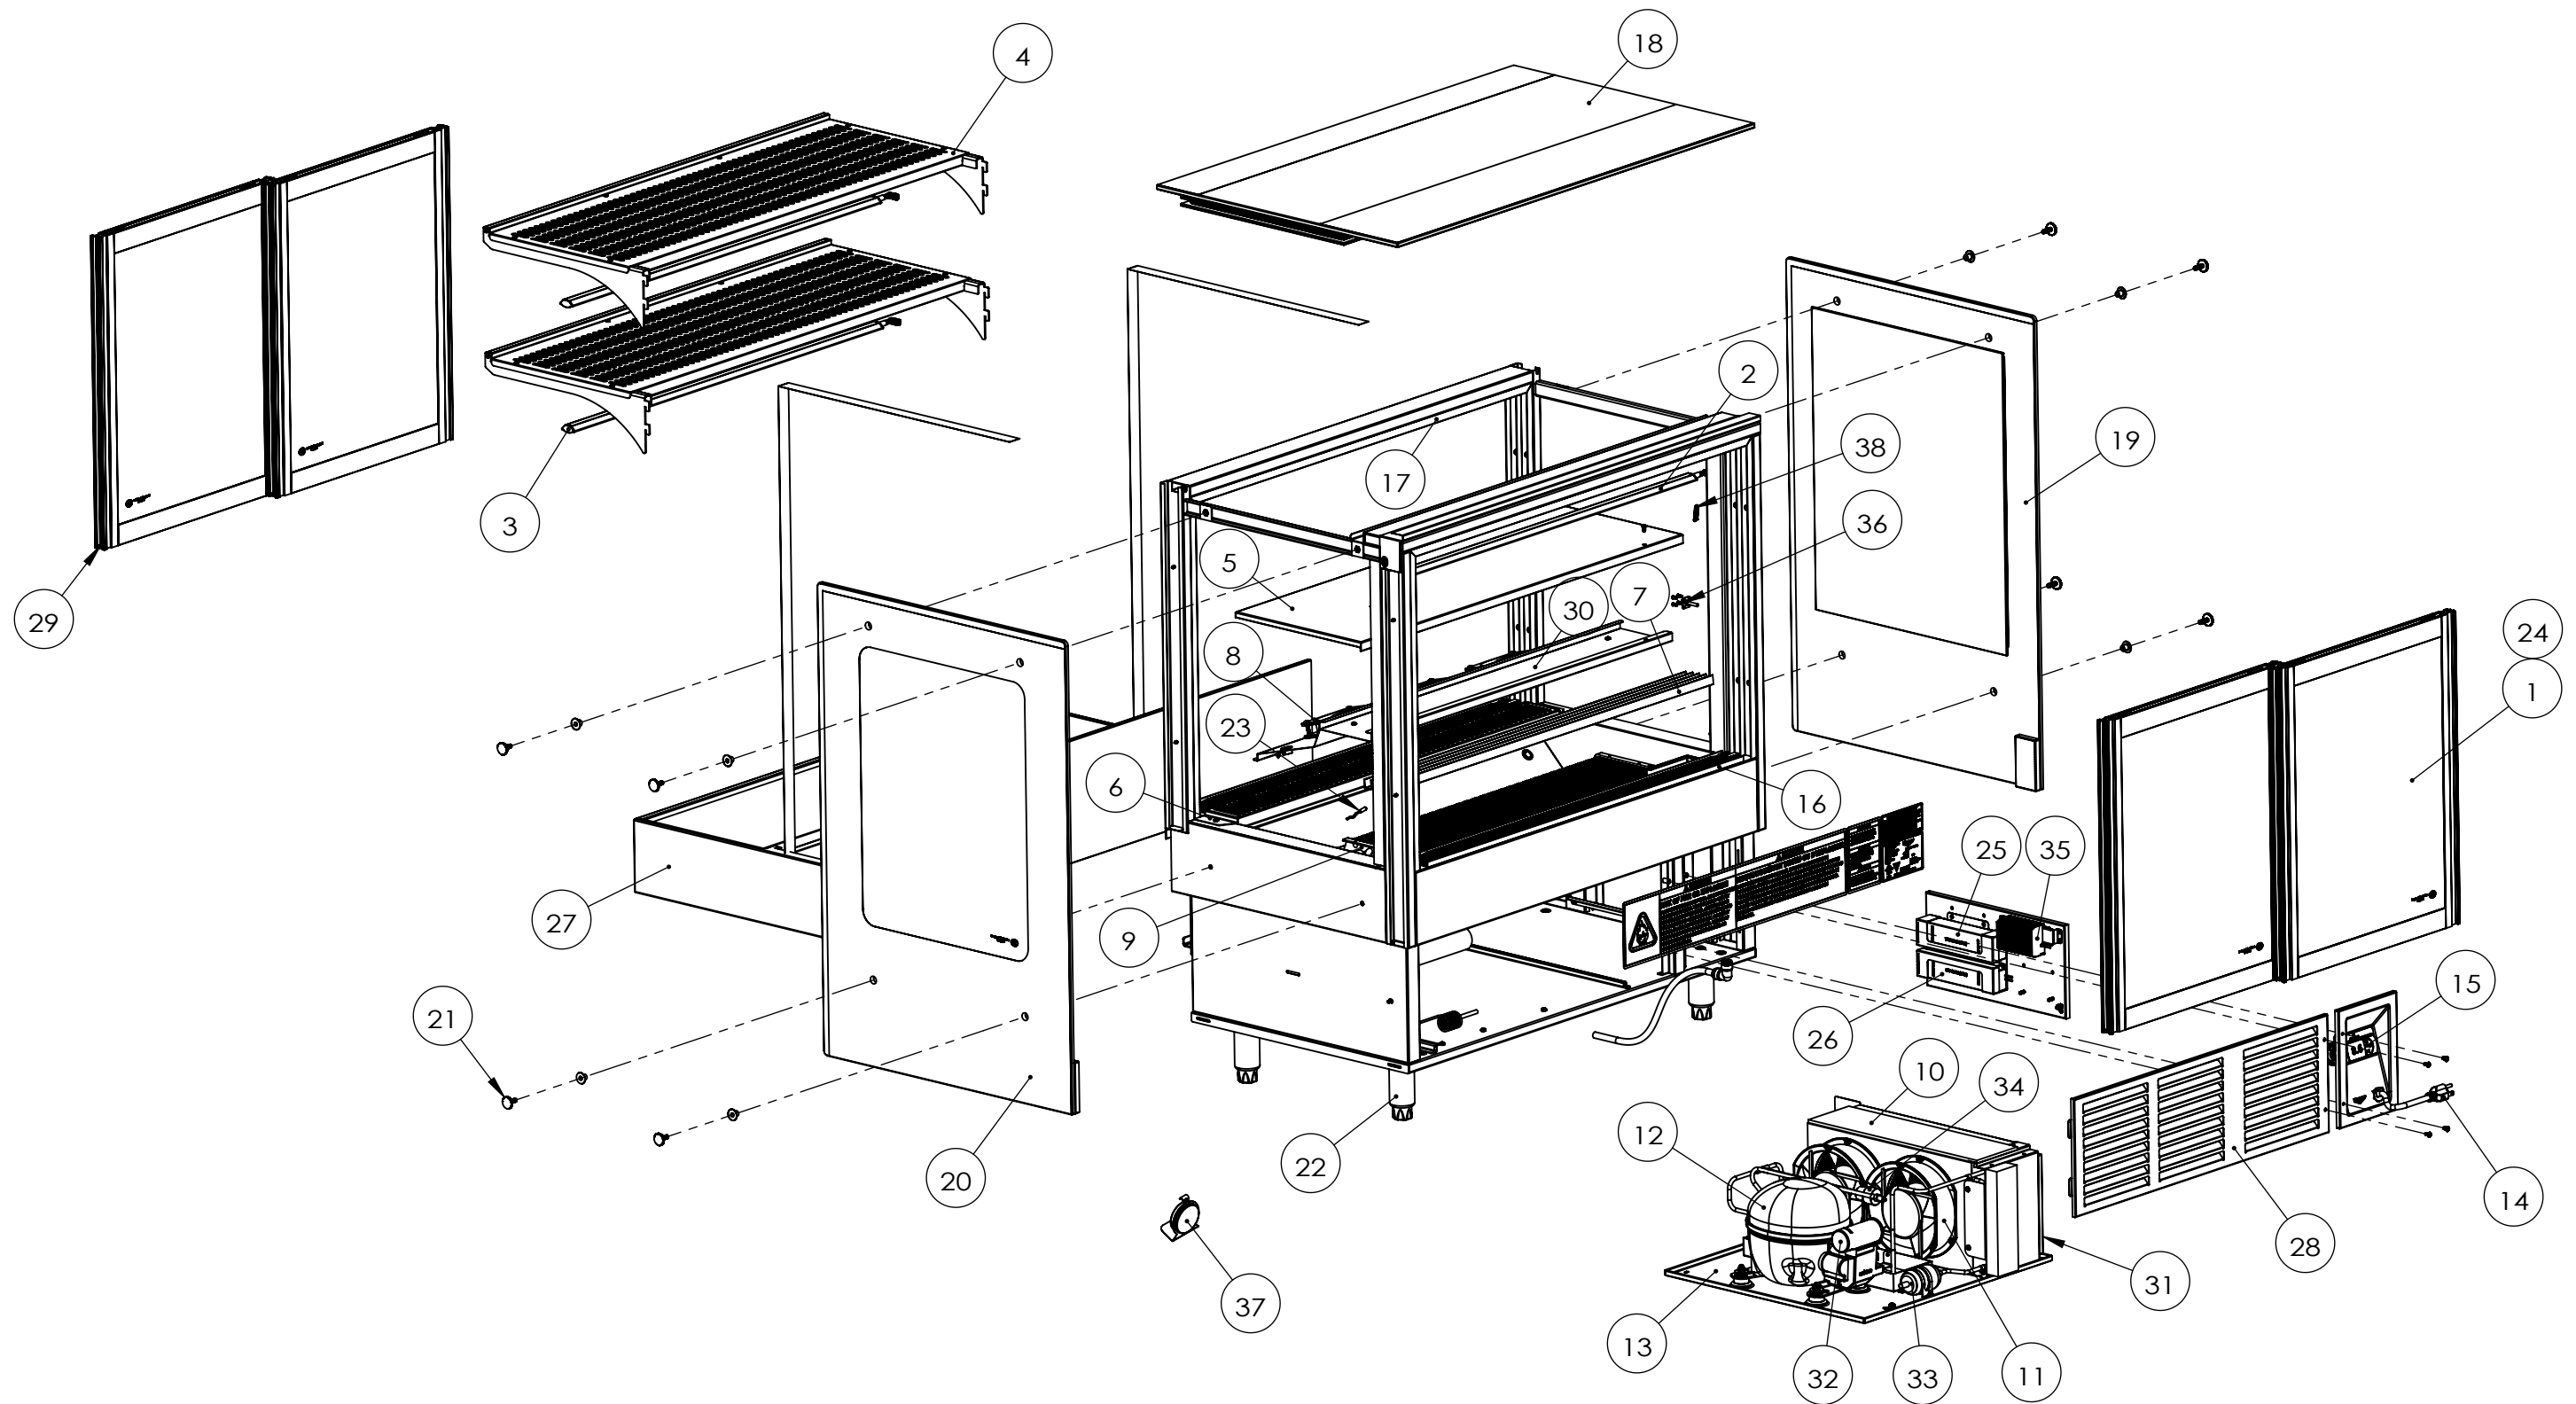

ITEM NO.	MODEL NO.	DESCRIPTION	VOLTAGE	CURRENT	R290 CHARGE	CORD PLUG
RDCCB-36SS	RDC9436	CUBED COUNTERTOP, SELF-SERVE 36"	120V	6.1A	120G/4.2OZ	5-15P

RDCCB-36SS REFRIG DISP CASE

ITEM NO.	MODEL NO.	DESCRIPTION	VOLTAGE	CURRENT	R290 CHARGE	CORD PLUG
RDCCB-36SS	RDC9436	CUBED COUNTERTOP, SELF-SERVE 36"	120V	6.1A	120G/4.2OZ	5-15P

SN	PART NO.	DESCRIPTION	QTY.
1	RDC0357-36	36" CUBED DOOR ASM	4
2	RDC0084-36S	36" LED 0.15M	1
3	RDC0084-36L	36" LED 0.50M	2
4	RDC0335-36	36" CUBED TOP SHELF ASM	2
5	RDC0356-36	36" CUBED BOTTOM SHELF	1
6	RDC0042-36	36" AIR OUTLET DUCT	1
7	RDC0088-36	36" REAR AIR GRILL	1
8	RDC0163	EVAPORATOR FAN	3
9	RDC0053-36	36" EVAPORATOR	1
10	RDC0149	RDE CONDENSER	1
11	RDC0258	CONDENSOR FAN	2
12	RDC0147S	EM2X3134U COMPRESSOR	1
13	RDC0067-36B	36" CUBED CONDENSING UNIT	1
14	RDC0501	POWERCORD W/STRAIN RELIEF	1
15	RDC0502	DIGITAL CONTROLLER, RDC	1
16	RDC0115-36	36" BOTTOM DOOR TRACK	2
17	RDC0128-36	36" BACK SLDNG DOOR TRACK UP	2
18	RDC0513	FRONT GLASS KIT, RDCCB-36SS	1
19	RDC0348	RDCCB-SS END GLASS ASSM-R	1
20	RDC0342	RDCCB-SS END GLASS ASSM-L	1
21	RDC0522	GLASS HARDWARE	8
22	2351601	4 INCH LEG ADJUSTABLE FOOT	4
23	RDC0141	RDE HDE NTC SENSOR	2
24	RDC0155	REAR DOOR SLIDER BTM WHEEL	8
25	RDC0145	POWER FOR LED	1
26	RDC0164	GLASS HEATING POWER	1
27	RDC0355-36	36" CUBED STAINLESS WRAP	1
28	RDC0127-36	36" BACK VENT PANEL REAR	1
29	RDC0362	CUBED DOOR GASKET	8
30	RDC0086-36	36" FAN PANEL ASM	1
31	RDC0039	RDE FILTER	1
32	RDC0112	CAPACITOR	1
33	RDC0106	RDE DRY FILTER	1
34	RDC0195	HIGH PRESSURE SWITCH	1
35	RDC0043	RDE TERMINAL BLOCK	1
36	RDC0066	3-PIN LED LIGHT SOCKET	3
37	RDC0273	COOL HOLDING THERMOMETER	1
38	RDC0523	SLOT PLUG, QTY. 4	2