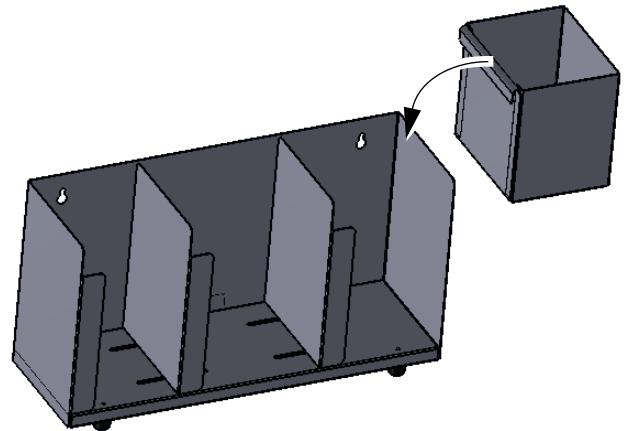

Outperform every day.™

Installation Instructions

Horizontal Lid Holders

Item Number(s): CTL3, CTL4, CTL5

ADJUST THE DIVIDERS

1. Loosen the wing nut and slide the divider to fit the lids.
2. Tighten the wing nut.

ATTACH THE STRAW HOLDER

WALL MOUNTING (OPTIONAL)

1. Insert two #10 screws (not included) into the key holes on the back of the lid holder.
2. Attach to the mounting surface.

Outperform every day.™

www.vollrath.com