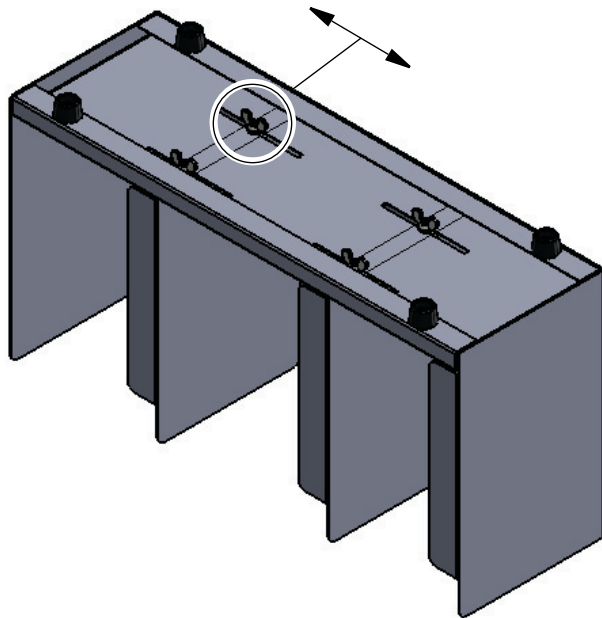

Outperform every day.™

Installation Instructions

Horizontal Lid Holders

Item Number(s): CTL3, CTL4, CTL5

ADJUST THE DIVIDERS

1. Loosen the wing nut and slide the divider to fit the lids.
2. Tighten the wing nut.

ATTACH THE STRAW HOLDER

WALL MOUNTING (OPTIONAL)

1. Insert two #10 screws (not included) into the key holes on the back of the lid holder.
2. Attach to the mounting surface.

Outperform every day.™

www.vollrath.com