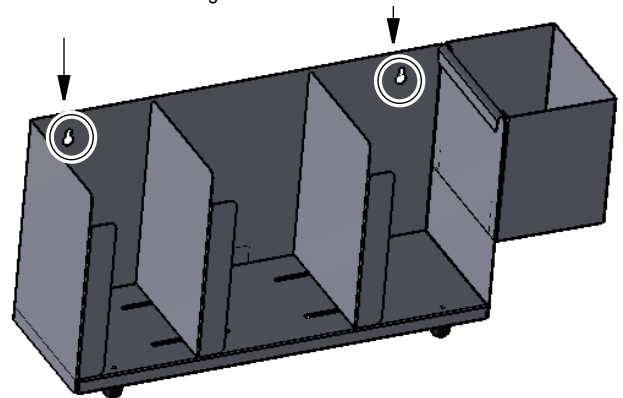

Outperform every day.™

Installation Instructions

Horizontal Lid Holders

Item Number(s): CTL3, CTL4, CTL5

ADJUST THE DIVIDERS

1. Loosen the wing nut and slide the divider to fit the lids.
2. Tighten the wing nut.

ATTACH THE STRAW HOLDER

WALL MOUNTING (OPTIONAL)

1. Insert two #10 screws (not included) into the key holes on the back of the lid holder.
2. Attach to the mounting surface.

Outperform every day.™

www.vollrath.com