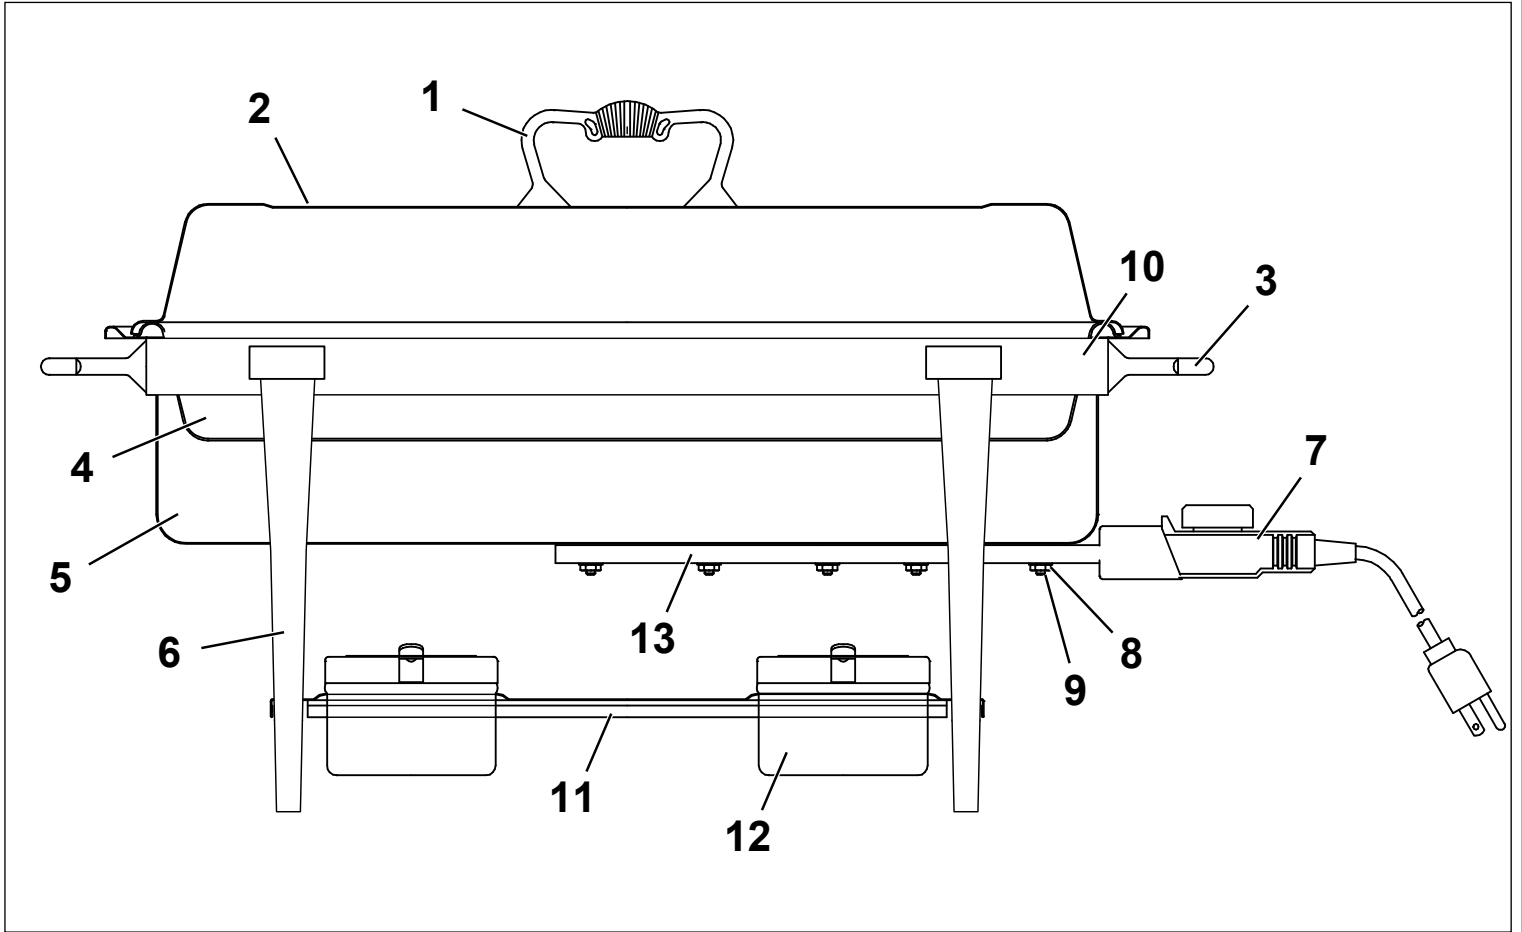

Spare Parts List

Item Number ~ 46040, 46045

Callout	Part Number	Description
1	46034-1	Handle, with Screws
2	46054-2	Cover
3	46039-2	Handle, with Screws
4	30022	Food Pan, Full Size, 2-1/2"
5	46046-2	Water Pan
6	46038-2	Legs, Brass
7	21543-1	Control Thermostat
8	21544-1	Washer, #10
9	21547-1	Nut, Hex, #10-32
10	46845-1	Band, Full Size Chafer
11	46843-1	Shelf
12	46864	Fuel Holder
13	46041-1	Heater
	52647	Tote Box (Not Shown)