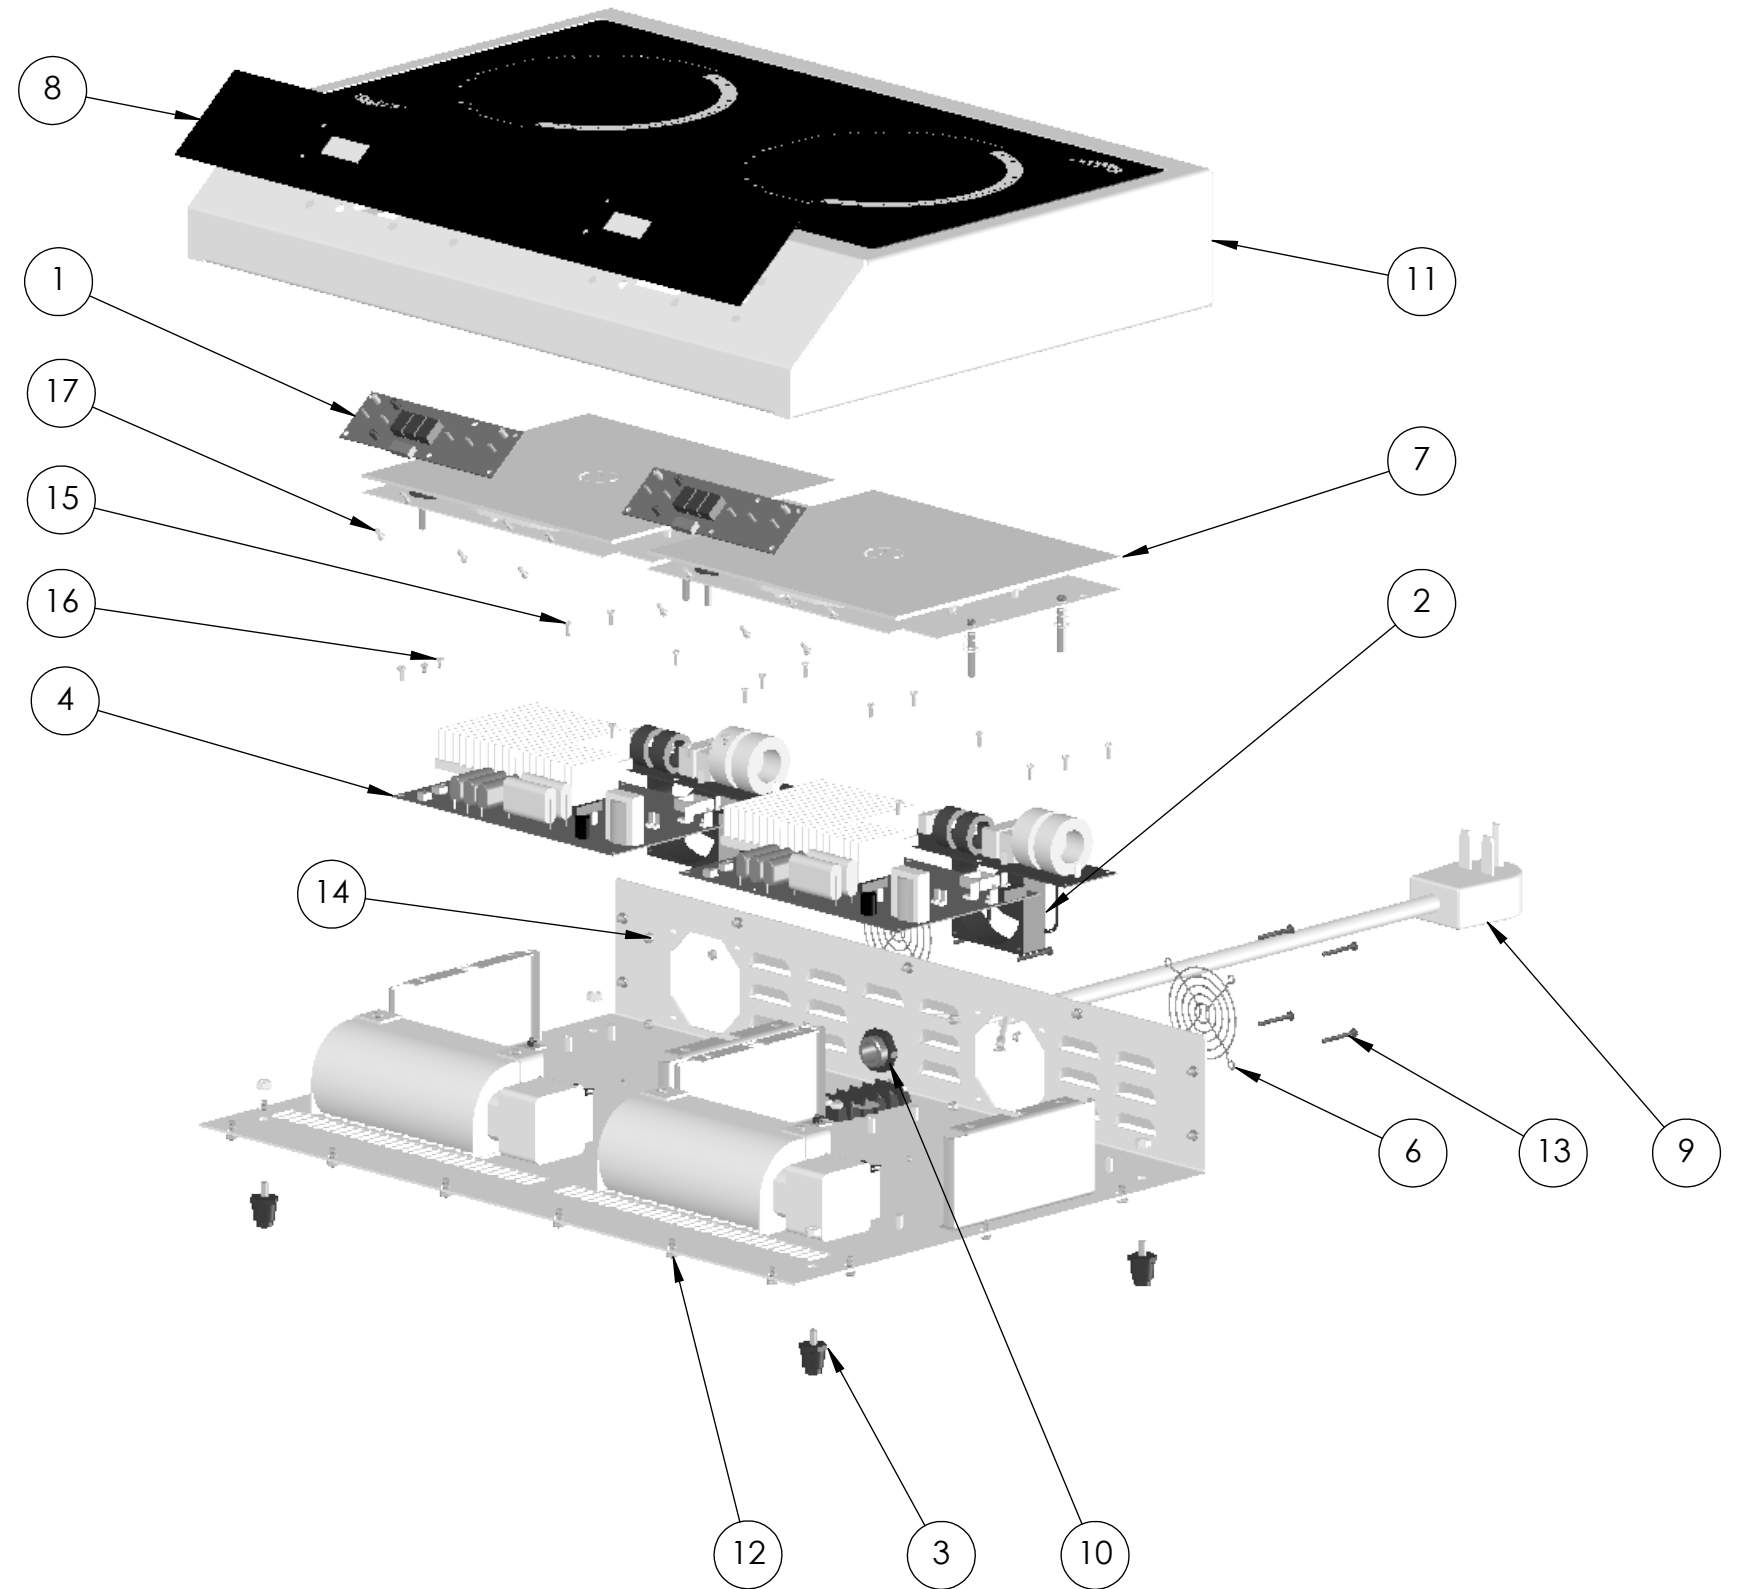

REPLACEMENT PARTS

ITEM NO.	PART NUMBER	DESCRIPTION	QTY.
1	250312-1	LED VOLLRATH UNITS	2
2	250450-1	SMALL DC FANS	2
3	250805-1	63-7002-PLASTIC FEET	4
4	352556-1	EMI & Power Board Kits	1
5	250554-1	68-1100 17" RIBBON	2
6	250456-1	SM FAN GUARDS	2
7	352554-1	Coil Tray Subassembly	2
8	250859-1	69523 MYLARS	1
9	250551-1	68-0103 30 AMP CORDS	1
10	352555-1	3/4" STRAIN RELIEF AND LOCK NUT KIT	1
11	352557-1	Top Glass Assembly	1

ITEM 5 NOT SHOWN

FASTENERS (GENERAL SPECIFICATION)

ITEM NO.	DESCRIPTION
12	SCREW - MACHINE, M5X12MM, W/ LOCK WASHER
13	SCREW - MACHINE, M4X35MM
14	NUT-HEX, M4, NYLON INSERT
15	SCREW, M4X10MM
16	SCREW, 6-32 X 1/4"
17	SCREW, M4X8MM