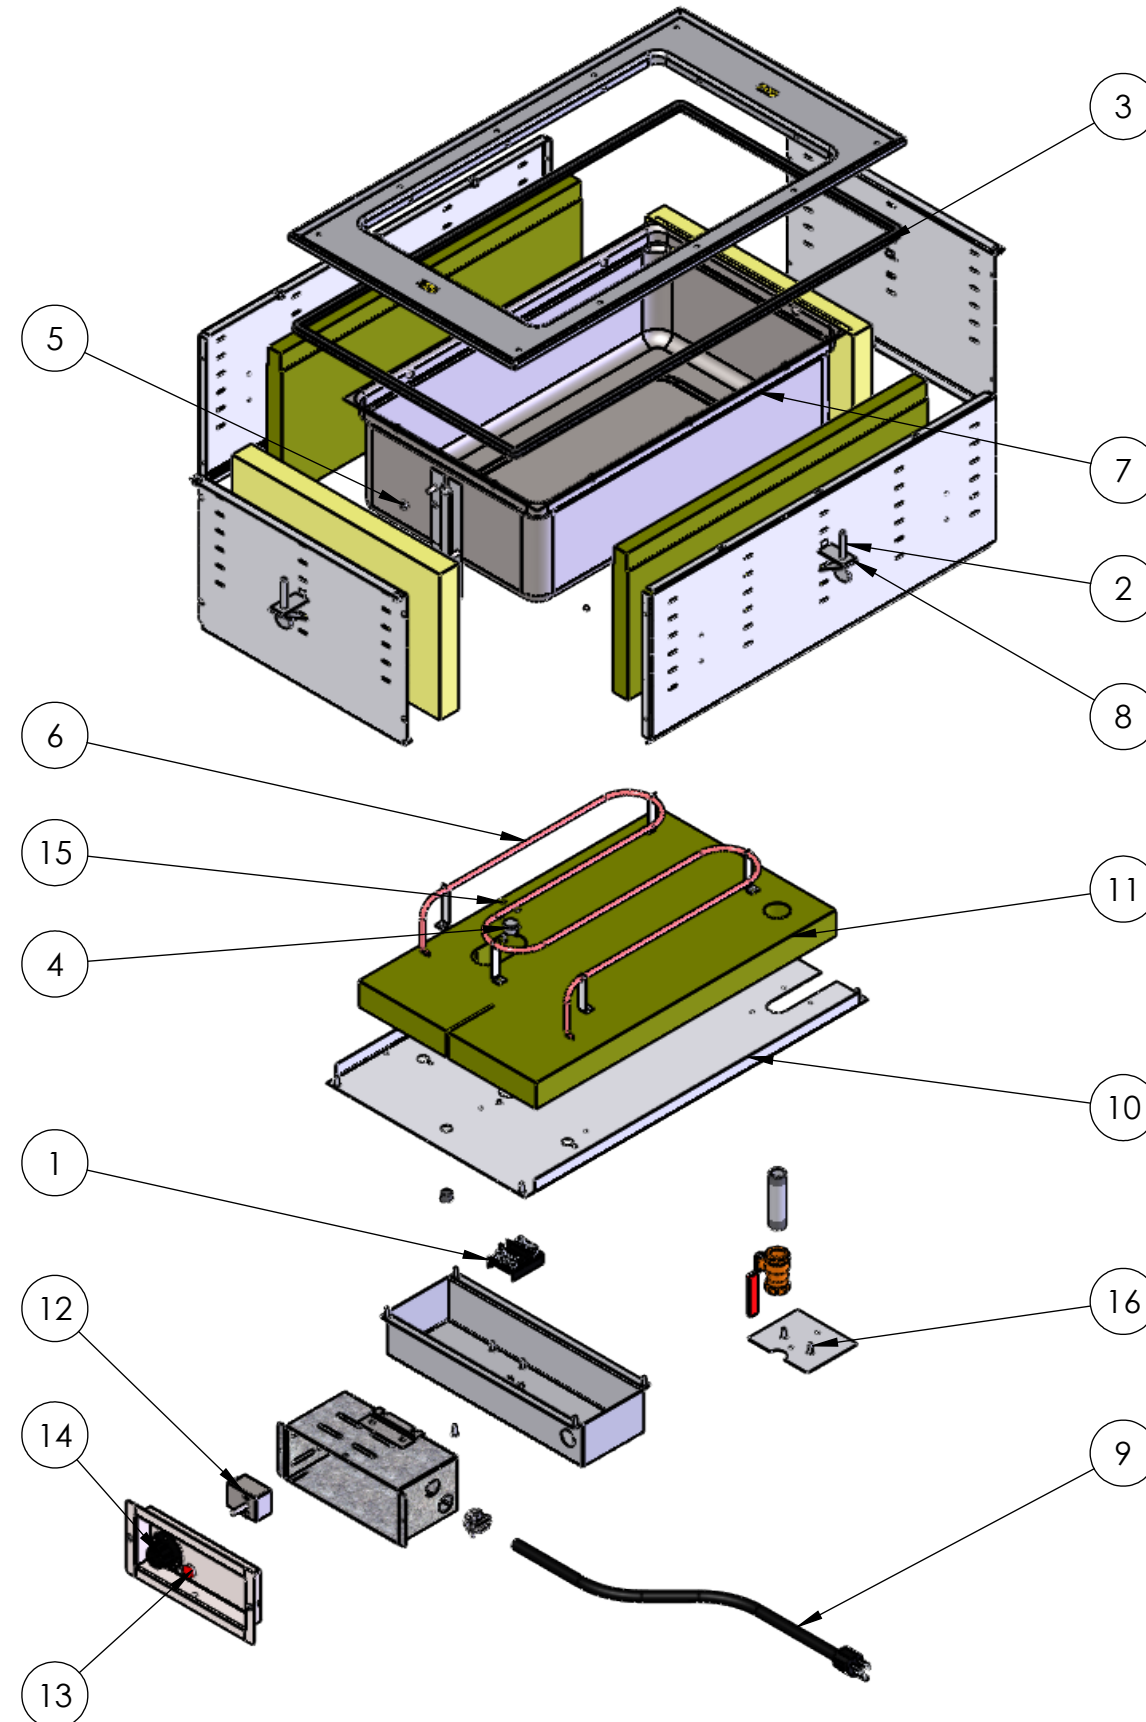

REPLACEMENT PARTS

ITEM NO.	PART NUMBER	DESCRIPTION
1	24872-3	T-BLOCK
2	23035-3	1/4-20 x 2" THUMB SCREW
3	25390-1	EDGING
4	25438-1	THERMOSTAT, REGULATING
5	21547-1	NUT, HEX, SS, 10-32
6	SEE CHART (PAGE 2)	HEATING ELEMENT
7	2642920316-2	WELL ASSY HOT WELL 316
8	44179-1	MOUNTING CLIP
9	SEE CHART (PAGE 2)	POWER CORD
10	2638510-2	HOT WELL BOTTOM PANEL, 1 WELL
11	25429-1	INSULATION BOTTOM, 1-WELL
12	SEE CHART (PAGE 2)	CONTROLLER
13	SEE CHART (PAGE 2)	PILOT LIGHT
14	SEE CHART (PAGE 2)	CONTROL KNOB

FASTENERS (GENERAL SPECIFICATION)

ITEM NO.	DESCRIPTION
15	4-40 LOCK NUT, STAINLESS STEEL
16	SCREW, #8 X .500 LG THREAD CUTTING TYPE 25

SEE PAGE 2 FOR HEATING ELEMENT, POWER CORD, CONTROLLER, PILOT LIGHT, AND CONTROL KNOB REPLACEMENT PART SPECIFICATIONS.