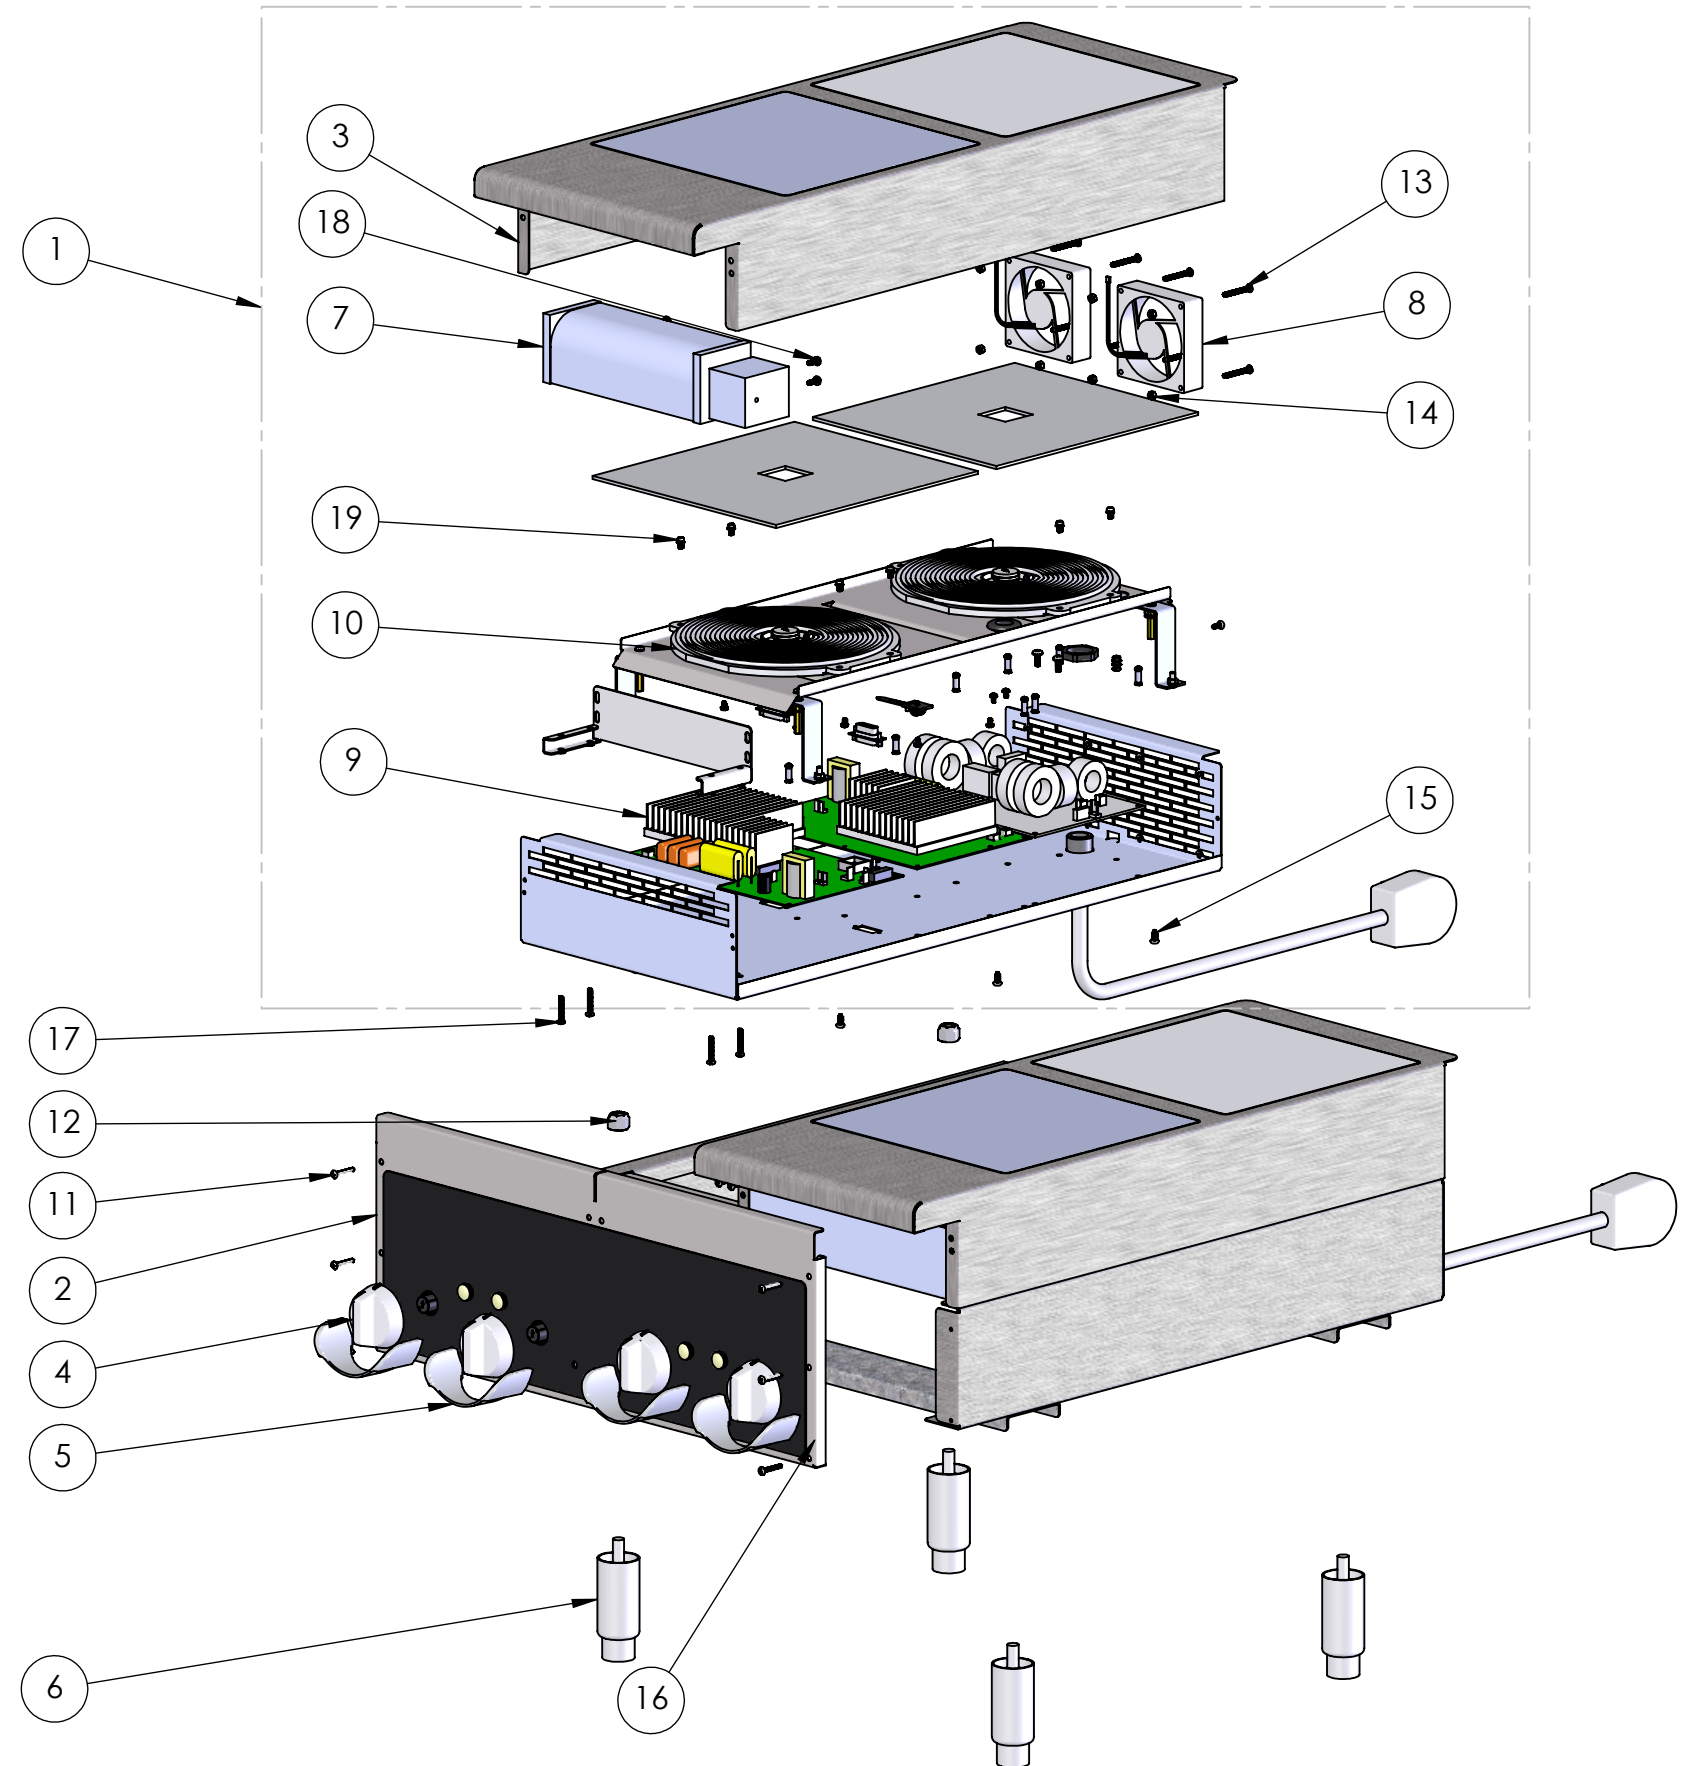

REPLACEMENT PARTS

ITEM NO.	PART NUMBER	DESCRIPTION	QTY.
1	4161105-2	POWER UNIT SERVICE ASSEMBLY	2
2	4161401-2	FRONT PANEL ASSEMBLY, 4 HOB MANUAL	1
3	352366-2	TOP ASSEMBLY, GLASS	2
4	2351617-1	KNOB	4
5	2351608-1	KNOB GUARD	4
6	2351601-1	LEG	4
7	250911-1	AC BLOWER	2
8	352367-2	DC FAN KIT	2
9	352365-1	912/924 EMI & POWER BOARD KIT	1
10	2351616-1	INDUCTION COIL	2

**FASTENERS
(GENERAL SPECIFICATION)**

ITEM NO.	DESCRIPTION
11	SCREW, M4 X 25MM, SELF-TAPPING
12	NUT, 1/2"-13 UNC, NYLOCK
13	SCREW, M4x.7 X 35 MM
14	NUT, M4 HEX, NYLOCK
15	SCREW, M4 X 10MM, SELF-TAPPING
16	SCREW, 10-32 X 1/2", W/ LOCK WASHER
17	SCREW, M4x.7 X 25MM, W/ LOCK WASHER
18	SCREW, M4x.7 X 12MM, W/ LOCK WASHER
19	SCREW, M4x.7 x 8MM LG