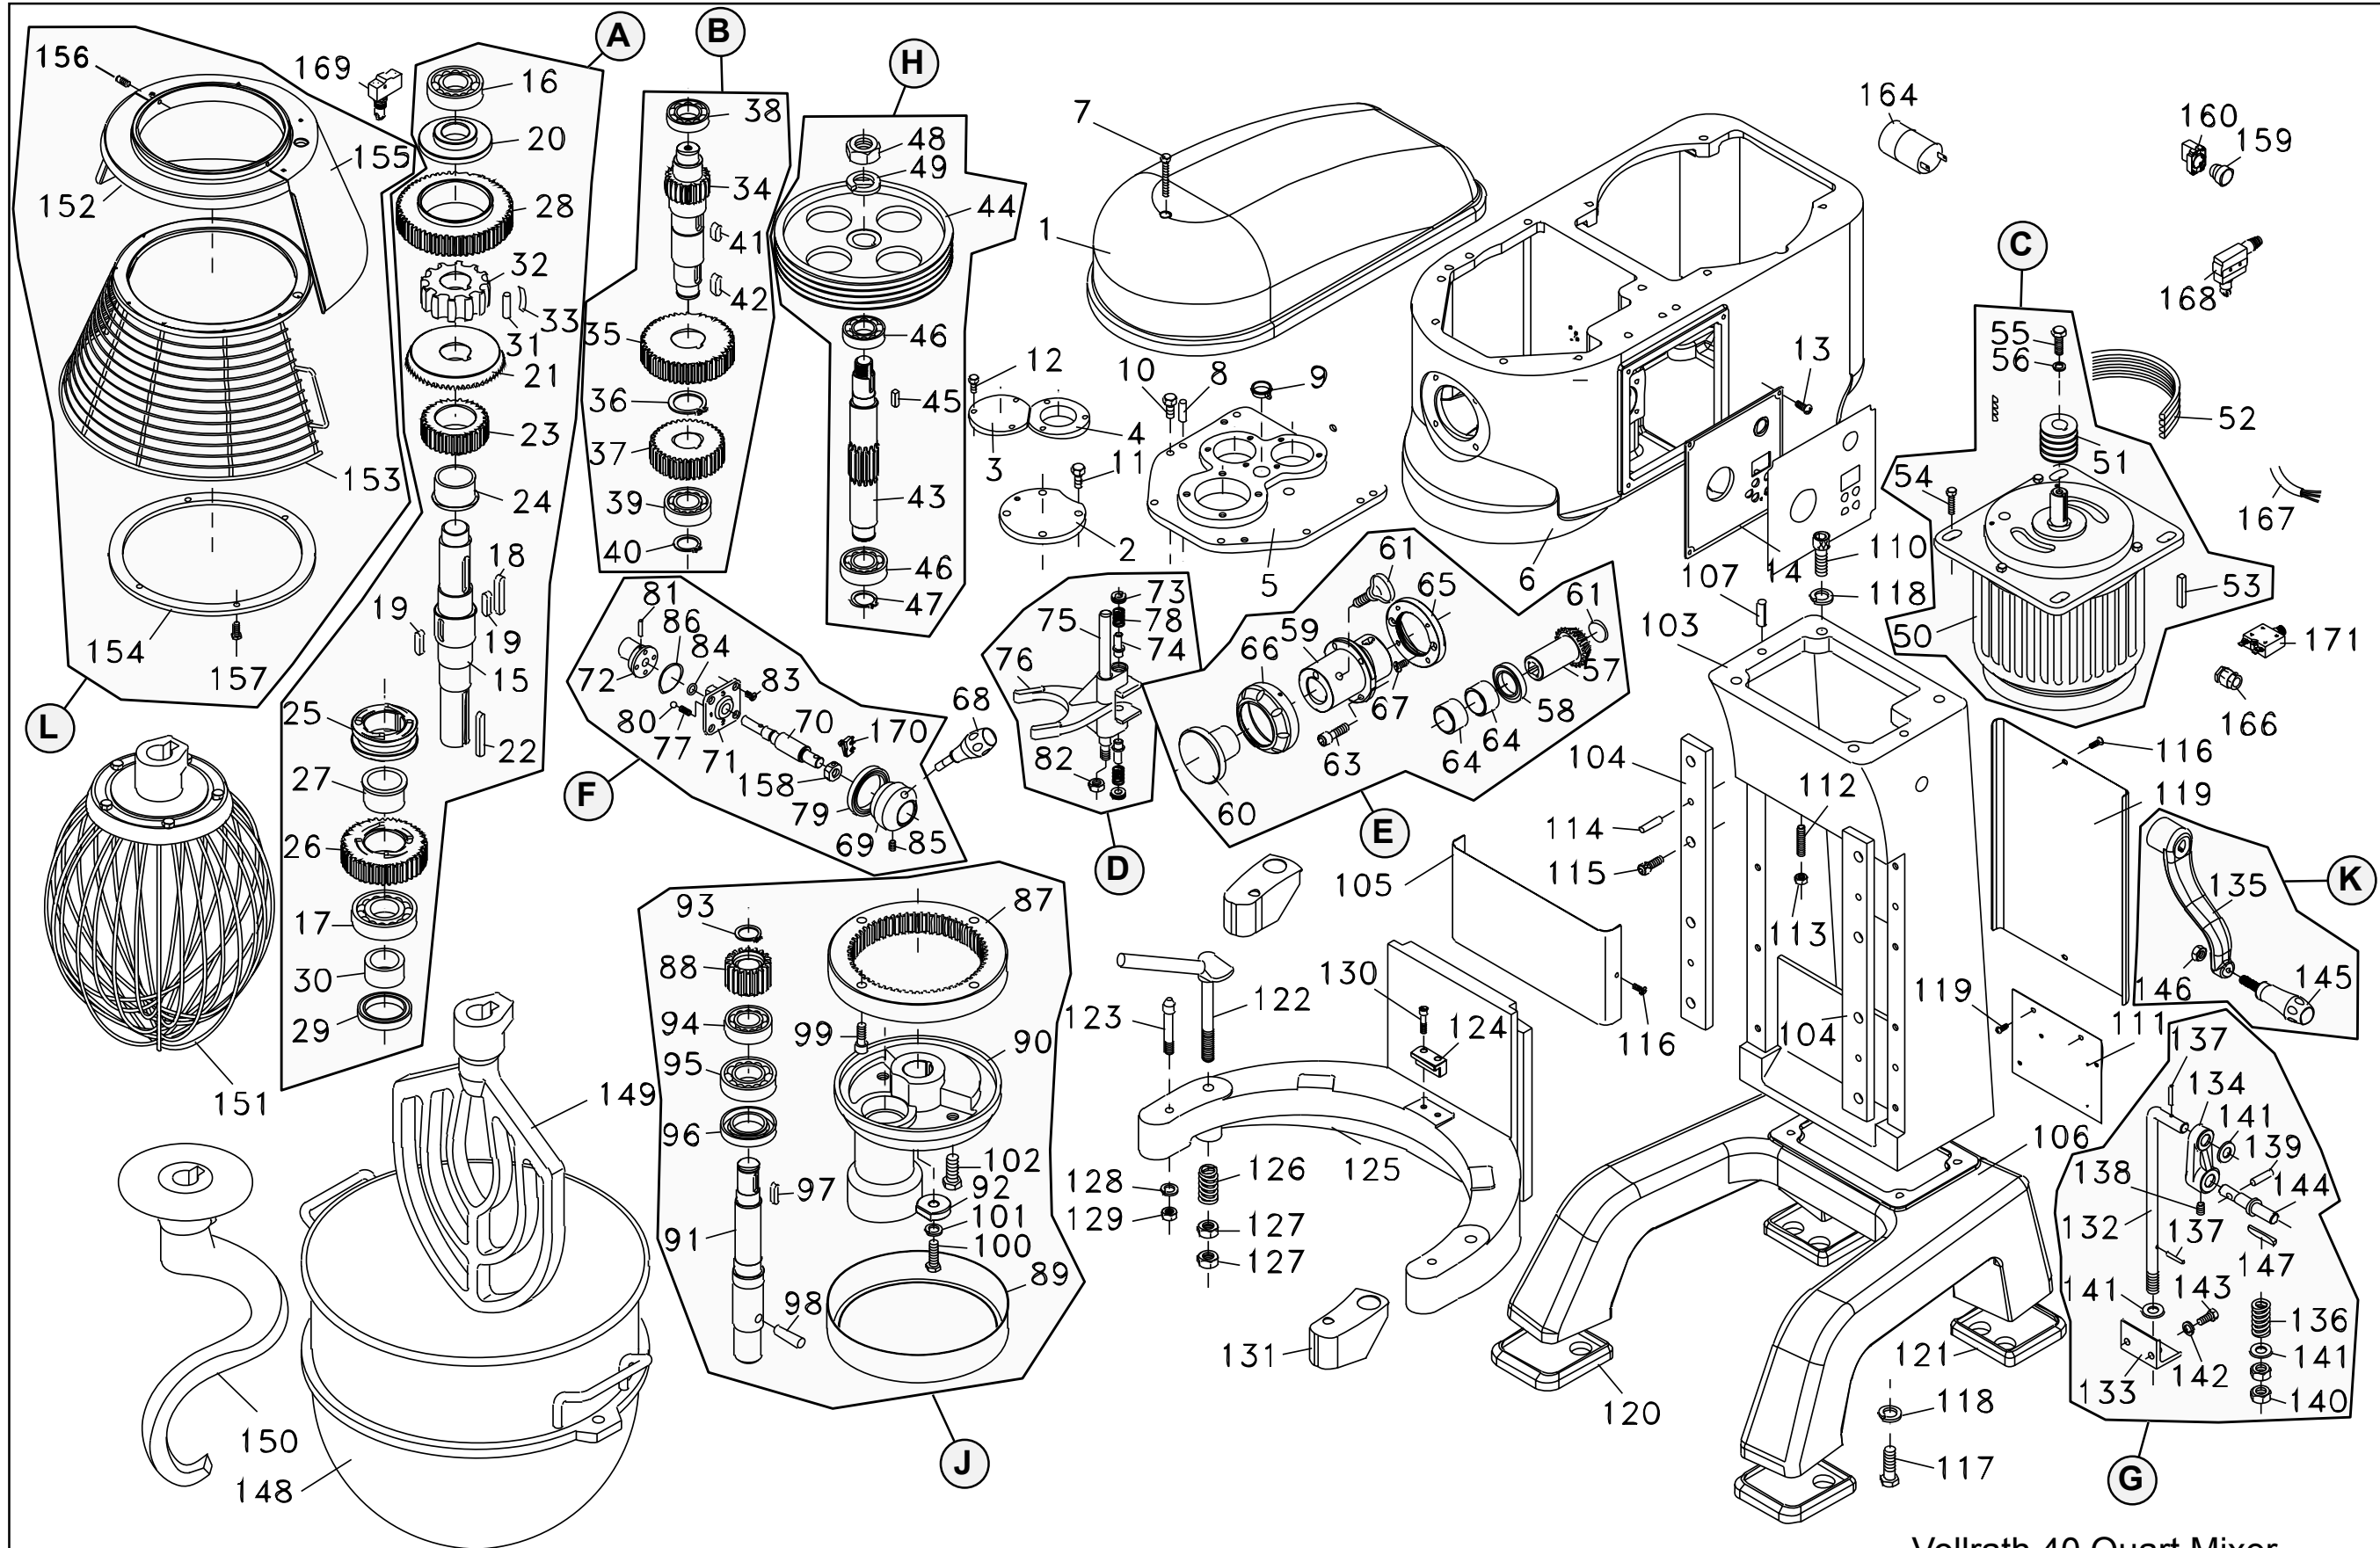

4075903, 4075905 ~ 40qt. Mixer

Description
Bearing
Spacer
Cover, Fixed
Screw
Knob and Shaft for Gearshift
Handle Base
Eccentric Shift Shaft
Shift Selector
Eccentric Shaft
Thumb Screw
Shift Fork Plunger
Shifter Fixed Shaft
Shift Fork
Compression Spring
Compression Spring
Oil Seal
Steel Ball
Spring Pin
Nut
O-ring
Screw
O-ring
Ring Gear, 59T
Gear, 18T
Head Ring
Planetary Head
Agitator Shaft
Spacer
Snap Ring, C-style
Ball Bearing
Ball Bearing
Oil Seal
Key
Tapered Pin
Screw
Screw
Spring Washer
Bolt
Column
Slideway
Apron

Callout	Part Number	Description
106	NA	Base
107	NA	Spring Pin
108	NA	Spring Washer
110	NA	Bolt
111	XMIX8413	Mounting Plate, Controls
112	NA	Screw
113	NA	Nut
114	NA	Spring Pin
115	NA	Screw
116	NA	Screw
117	NA	Bolt
118	NA	Spring Washer
119	XMIX8412	Column Cover
120	XMIX8303	Rubber Cover, Front Legs
121	XMIX8304	Rubber Cover, Rear Left Leg
121	XMIX8305	Rubber Cover, Rear Right Leg
122	XMIX8414	Bowl Clamp, Left
	XMIX8415	Bowl Clamp, Right
123	NA	Bowl Locating Pin
124	NA	Bowl Retainer
125	NA	Bowl Support
126	NA	Spring Washer
127	NA	Nut
128	NA	Spring Washer
129	NA	Nut
130	NA	Screw
131	XMIX8404	Rubber Cover, Left, Bowl Support
131	XMIX8405	Rubber Cover, Right, Bowl Support
135	XMIX8207	Bowl Lift Arm
145	XMIX8223	Bowl Lift Handle Knob, Blue
148	40773	Bowl, 40qt.
149	40776	Flat Beater/Spatula
150	40775	Dough Hook, Spiral Type
151	40774	Wire Whisk
158	XMIX9439	Seat of Limit Switch of Shifting
159	XMIX8202	Emergency Stop Head, Stop Ring, Terminal
160	NA	Wiring, Emergency Stop
161	NA	Wiring, Control Panel to Power Control Box

Callout	Part Number	Description
162	NA	Wiring, Limit Switch for Shifting
163	NA	Wiring, Safety Guard Switch
164	NA	Capacitor, 220V-1PH
166	NA	Cable Connector
167	XAA0006	Power Cord, 220VAC US, 40759
167	250435-1	Power Cord, 230vac, UK 2-15P, 4075903
167	250433-1	Power Cord, 230vac, SCHUKO EU1-16P, 4075902
167	250966-1	Power Cord, 230vac, AU/NZ AU2-15P, 4075905
169	XMIX4052	Micro Switch, Safety Bowl Guard
170	XMIX1013	Micro Switch On Gearshift
171	NA	Overload Reset Switch, 220v
172	XMIX8417	Power Control Box, 220v
173	XMIX8402	Control Fascia Panel

Not Shown XMIX0001 Grease (17.6 oz)
Not Shown XMIX6260 Oil (32 oz bottle)

Exploded View

Vollrath 40 Quart Mixer
Item nos. 40759