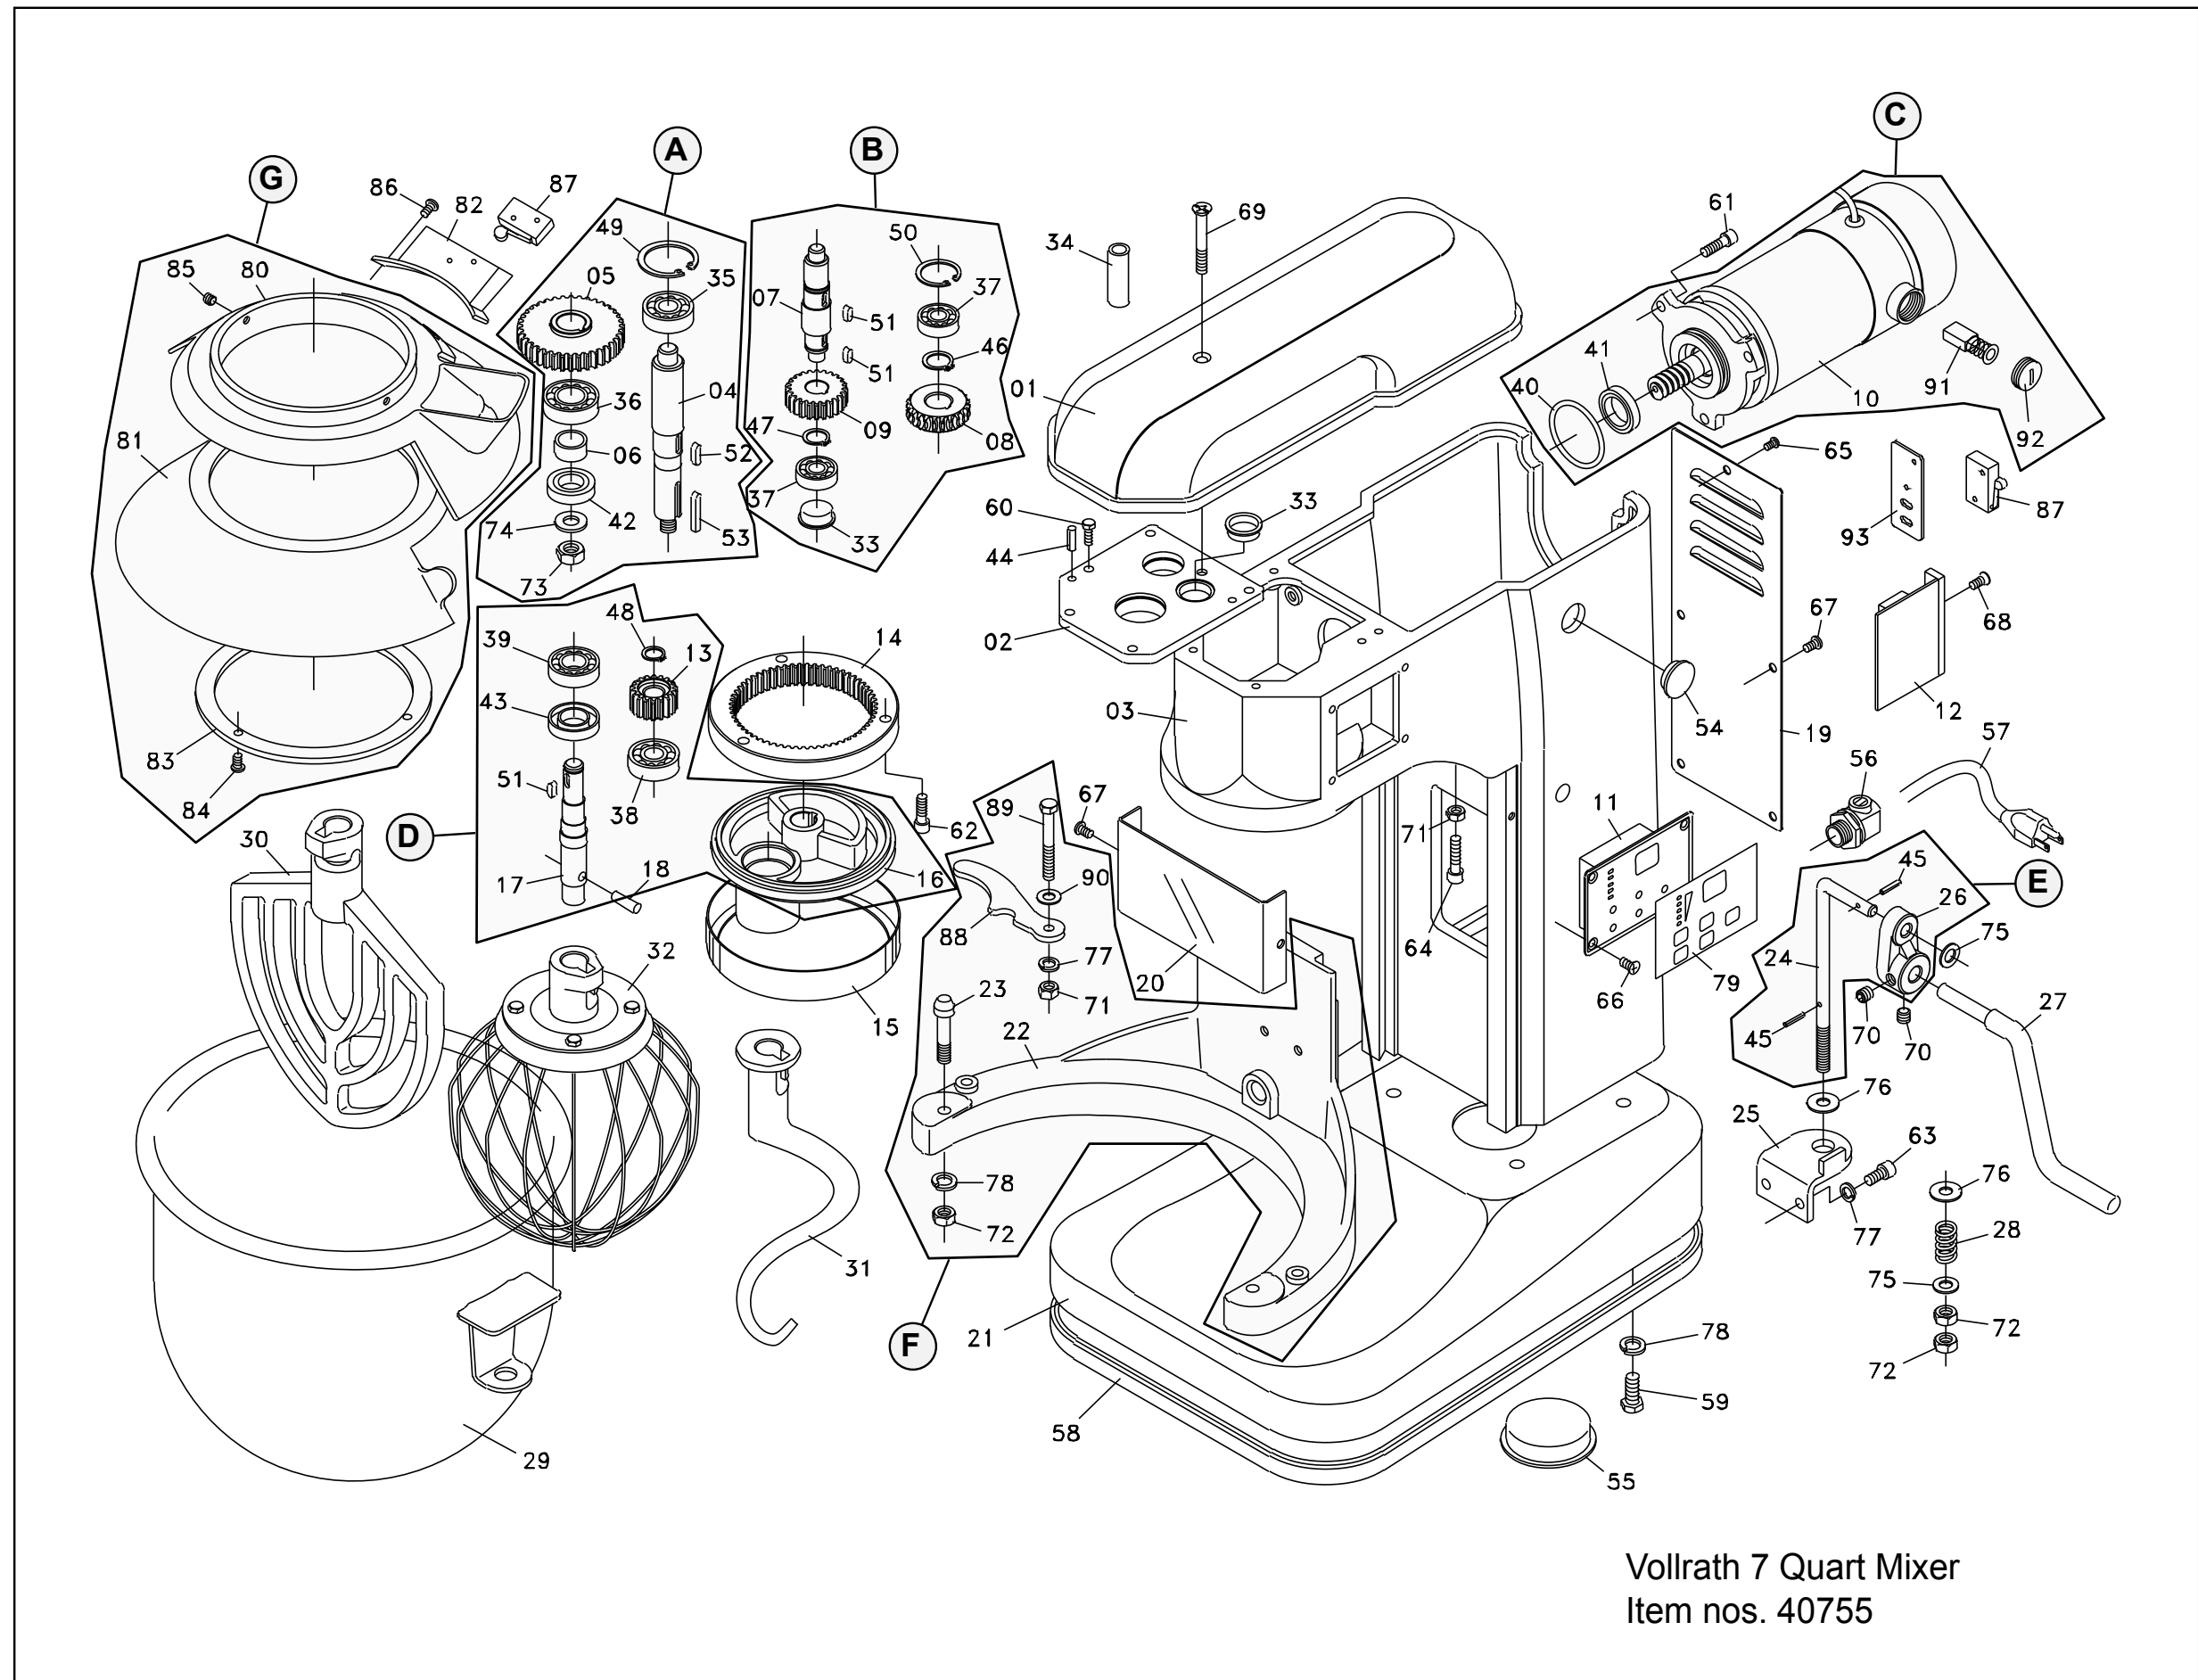

Spare Parts List

Item Number ~ 40755, 4075502, 4075503, 4075505 ~ 7 qt. Mixer

Callout	Part Number	Description
A	XMIX1015	Planetary Shaft Complete (4,5,6,35,36,42,49,52,53,73,74)
B	XMIX1016	Worm Shaft Complete (7,8,9,33,37,46,47,50,51)
C	XMIX1006	Motor Assembly, 110V 60HZ, (8,10,40,41,91,92) 40756
C	XMIX0016	Motor Assembly, 220V, 50HZ, (8,10,40,41,91,92), 4075602, 4075603, 4075605
D	XMIX1014	Planetary Hub Assembly Complete (13,16,17,18,38,39,43,48,51)
E	XMIX1008	Bowl Lift inside Arm Assy. (24,26,45)
F	XMIX1026	Bowl Support Arm Assy. (22,23,71,72,77,78,88,89,90)
G	XMIX1030	Safety Guard Complete (80,81,83,84,85,87)
1	XMIX101840	Upper Lid - Cover, Blue
2	NA	Gearbox Cover
3	NA	NA
4	NA	Planetary Shaft
5	NA	Main Gear, Planetary Shaft
6	NA	Spacer, Planetary Shaft
7	NA	Worm Gear Shaft
8	NA	Gear, Worm Shaft Top
9	NA	Gear, Worm Shaft Bottom
10	NA	Motor, 110V
10	NA	Motor, 220V
11	XMIX1002	Electronic Control-Display with Decal (11, 79)
12	XMIX0005	Power Control Box, 110V (Black Box), 40756
12	XMIX0006	Power Control Box, 220V (Black Box), 4075602, 4075603, 4075605
13	NA	Gear, Agitator Shaft
14	XMIX1027	Ring Gear
15	NA	Ring Cover, Planetary Head (discontinued)
16	NA	Planetary Head
17	NA	Agitator Shaft
18	XMIX1024	Papered Pin, Agitator Shaft
19	NA	Rear Cover Plate
20	NA	Slide Cover Plate, Bowl Lift
21	NA	Base
22	NA	Bowl Support Arm
23	NA	Bowl Retaining Pin
24	NA	Bowl Lift Arm
25	NA	Support Bracket, Bowl Lift Arm
26	NA	Bowl Lift Elbow

Callout	Part Number	Description
27	XMIX1007	Bowl Lifting Handle
28	NA	Compression Spring, Bowl Lift
29	40761	Bowl, 7qt.
30	40764	Flat Beater/Spatula
31	40763	Dough Hook, Spiral Type
32	40762	Wire Whisk
33		Freeze Plug
34	NA	Cover Spacer
35	XMIX1025	Bearing, Planetary Top
36	NA	Bearing, Planetary Bottom
37	NA	Worm Gear Lower Bearing
38	XMIX1025	Bearing, Upper Agitator Shaft
39	NA	Bearing, Lower Agitator Shaft
40	XMIX1022	Motor O-Ring
41	XMIX1023	Motor Oil Seal
42	NA	Planetary Shaft Oil Seal
43	NA	Seal, Agitator Shaft
44	NA	Spring Pin, Gear Box Cover
45	NA	Roll Pin, Bowl Lift Assembly
46	NA	C-Ring, Worm Gear Shaft
47	NA	C-Ring, Worm Gear Shaft
48	NA	C-Ring, Agitator Shaft Assy.
49	NA	C-Ring, Upper Planetary Assy.
50	NA	C-Ring, Upper Worm Assy.
51	NA	Key
52	NA	Key
53	NA	Key
54	NA	Plastic Cap, Side Frame
55	NA	Plastic Cap, Bottom Base
56	XAA0012	Cable Restraint
57	XAA0005	Power Cord, 120vac, US 5-15P, 40756
57	250435-1	Power Cord, 230vac, UK 2-15P, 4075603
57	250433-1	Power Cord, 230vac, SCHUKO EU1-16P, 4075602
57	250966-1	Power Cord, 230vac, AU/NZ AU2-15P, 4075605
58	XMIX1058	Base Trim
59	NA	Bolt, Base
60	NA	Bolt, Gear Box Cover
61	NA	Screw, Motor Mount

Callout	Part Number	Description
62	NA	Screw, Ring Gear
63	NA	Screw, Bowl Lift Bracket
64	NA	Screw, Bowl Slide Stopper
65	NA	Screw, Rear Cover
66	NA	Screw, Control Panel
67	NA	Screw, Rear & Slide Cover
68	NA	Screw, Power Control Box
69	NA	Screw, Top Cover
70	NA	Set Screw, Lift arm Assy.
71	NA	Nut
72	NA	Nut
73	NA	Nut
74	NA	Flat Washer
75	NA	Flat Washer
76	NA	Flat Washer
77	NA	Flat Washer
78	NA	Spring Washer
79	XMIX1004	Decal, Control Panel
80	NA	Safety Guard Outer
81	NA	Safety Guard, Inner
82	NA	Housing, Safety Switch (discontinued)
83	NA	Safety Guard Retain Ring
84	NA	Screw, Safety Retain Ring
85	NA	Screw, Safety Guard
86	NA	Screw, Safety Guard Housing (discontinued)
87	XMIX1013	Micro Switch, Bowl Lift (Safety Guard is different)
Not Shown	NA	Bowl Clamp
Not Shown	NA	Bolt, Bowl Clamp
Not Shown	NA	Flat Washer, Bowl Clamp
91	XMIX1020	Carbon Brush, Motor
92	XMIX1021	Cap, Motor Brushes
93	NA	Switch Mount Plate
Not Shown	XMIX0001	Grease (17.6 oz)
Not Shown	XMIX6260	Oil (32 oz bottle)

Exploded View

Vollrath 7 Quart Mixer
Item nos. 40755