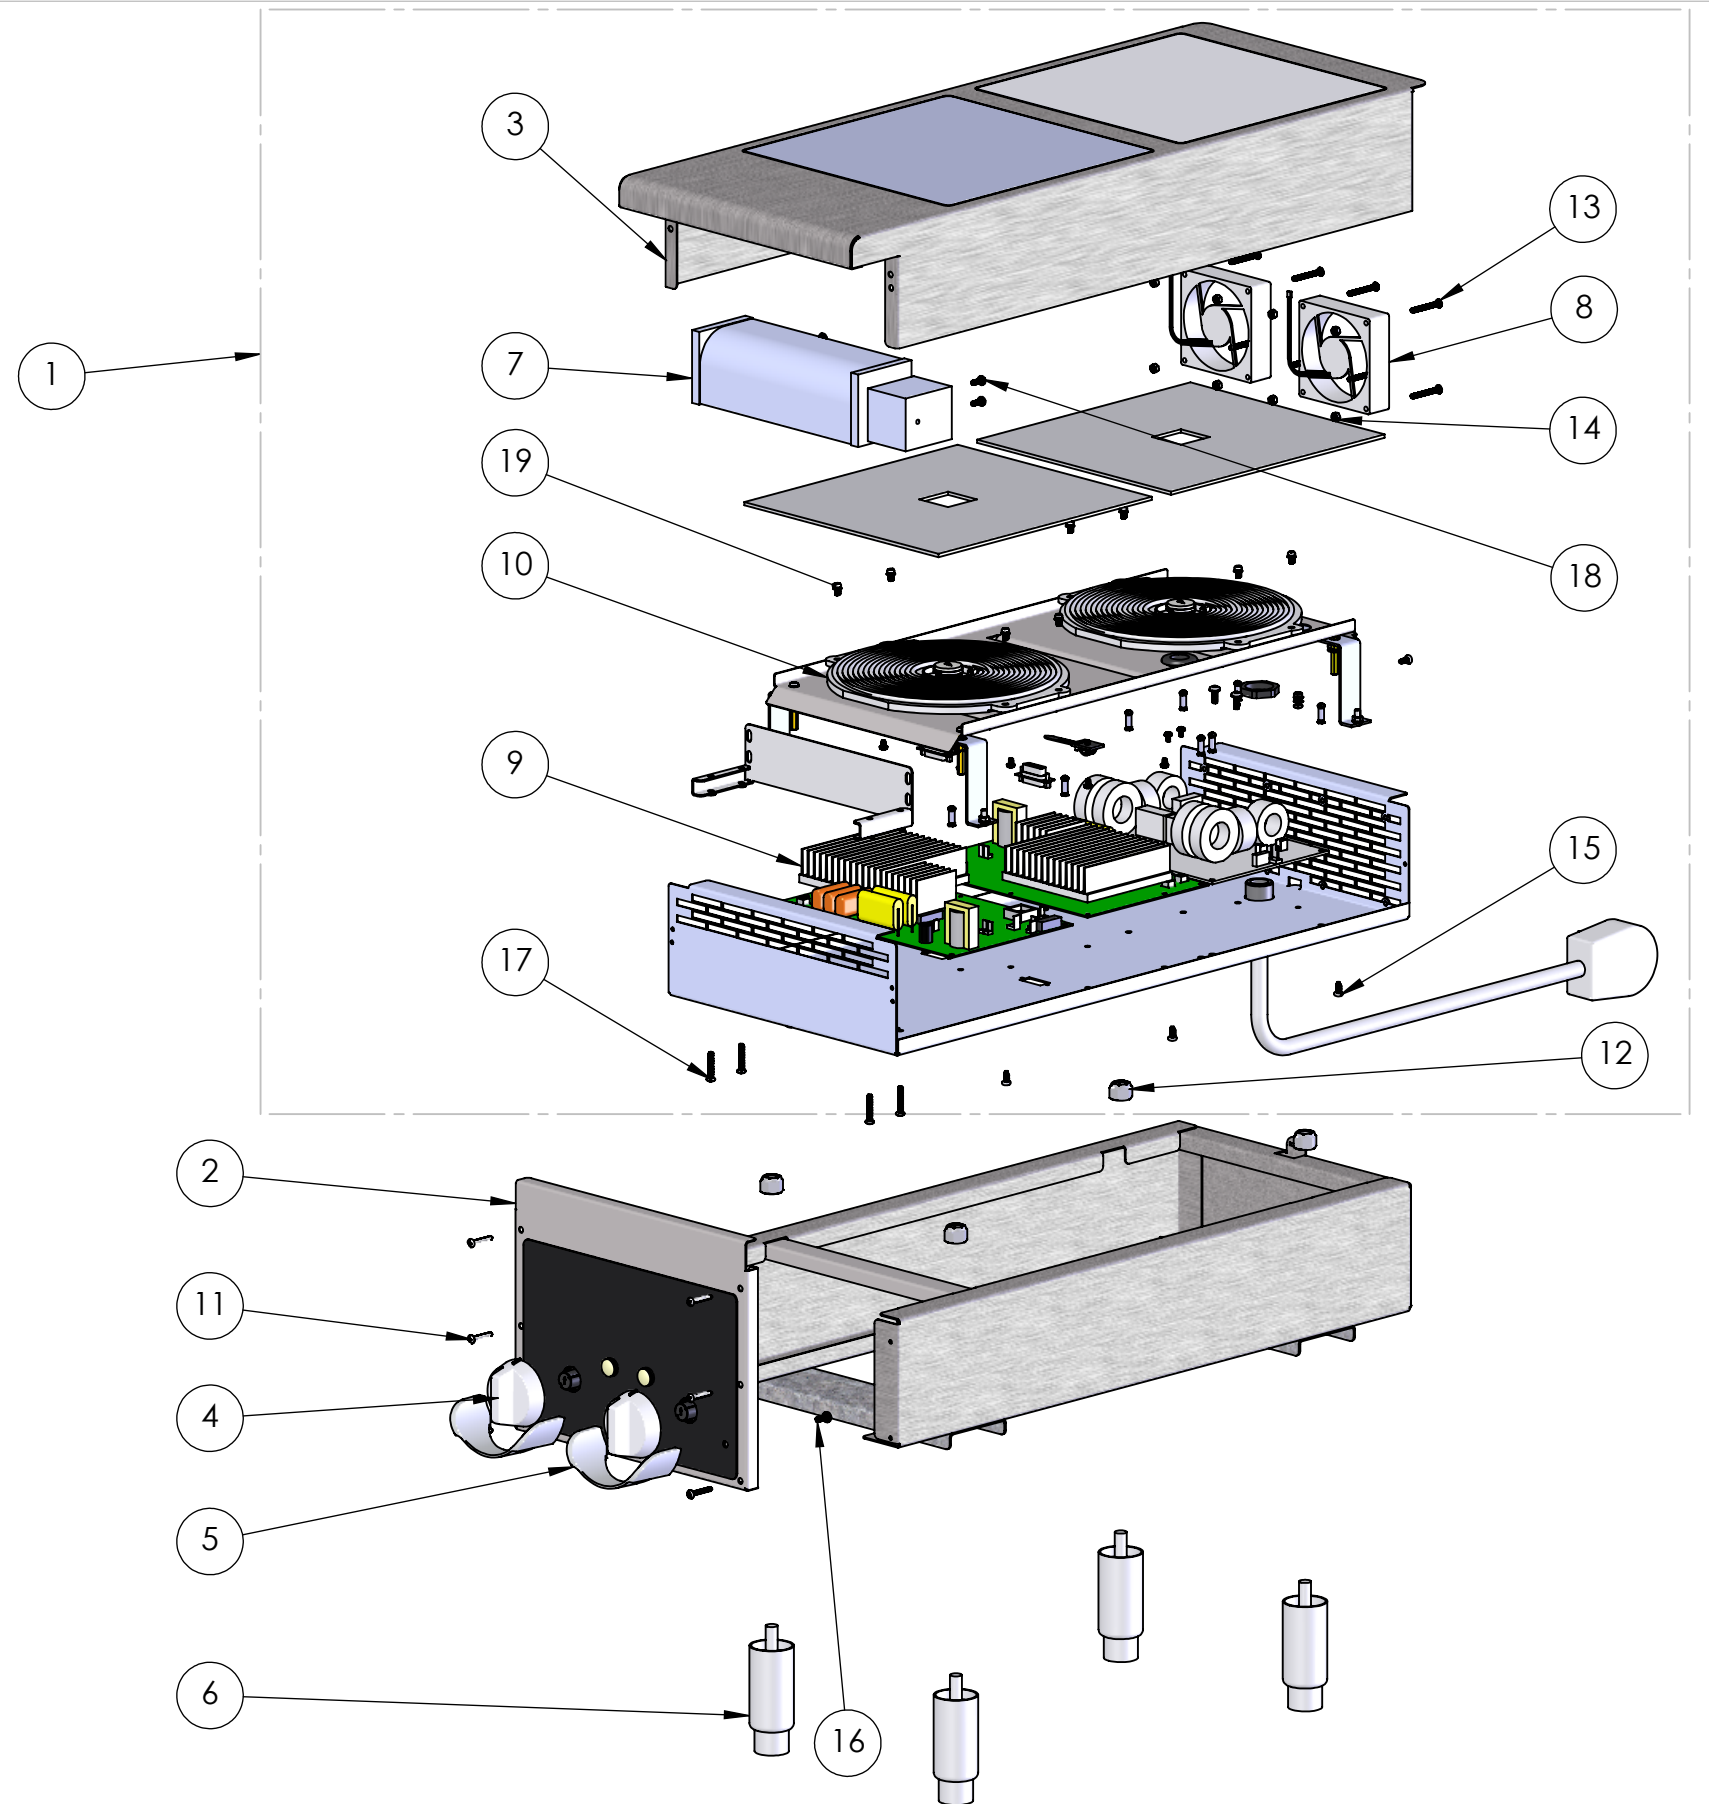

REPLACEMENT PARTS

ITEM NO.	PART NUMBER	DESCRIPTION	QTY.
1	4161105-2	POWER UNIT SERVICE ASSEMBLY	1
2	4161201-2	FRONT PANEL ASSEMBLY, 2 HOB MANUAL	1
3	352366-2	TOP ASSEMBLY, GLASS	1
4	2351617-1	KNOB	2
5	2351608-1	KNOB GUARD	2
6	2351601-1	LEG	4
7	250911-1	AC BLOWER	1
8	352367-2	DC FAN KIT	1
9	352365-1	912/924 EMI & POWER BOARD KIT	1
10	2351616-1	INDUCTION COIL	2

**FASTENERS
(GENERAL SPECIFICATION)**

ITEM NO.	DESCRIPTION
11	SCREW, M4 X 25MM, SELF-TAPPING
12	NUT, 1/2"-13 UNC, NYLOCK
13	SCREW, M4x.7 X 35 MM
14	NUT, M4 HEX, NYLOCK
15	SCREW, M4 X 10MM, SELF-TAPPING
16	SCREW, 10-32 X 1/2", W/ LOCK WASHER
17	SCREW, M4x.7 X 25MM, W/ LOCK WASHER
18	SCREW, M4x.7 X 12MM, W/ LOCK WASHER
19	SCREW, M4x.7 x 8MM LG