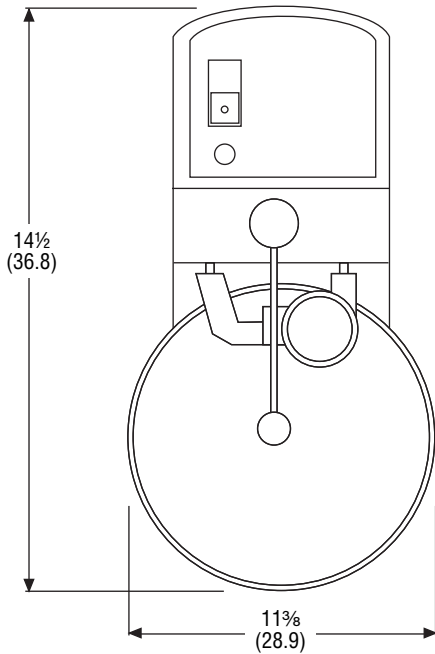

Technical Services: 800.628.0832
Technical Services Fax: 920.459.5462

VERTICAL CUTTER/MIXER

MODELS 40826 BCA7003 Cutter/Mixer

DIMENSIONS

Dimensions shown in inches (cm).

Top View

Side View

SPECIFICATIONS