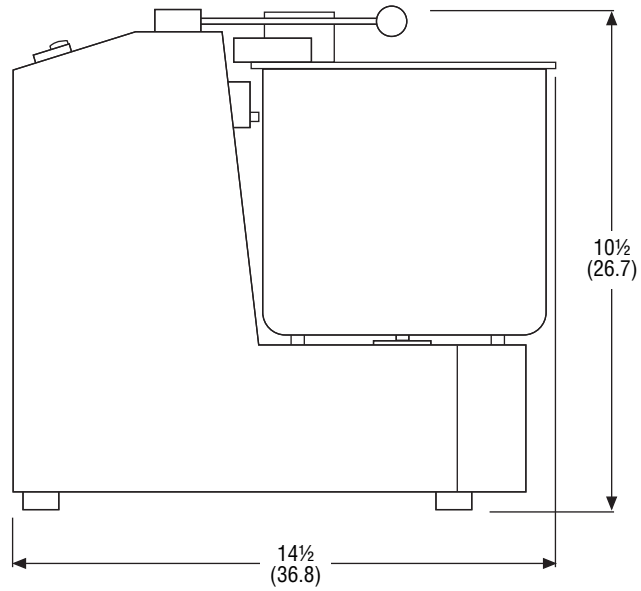

Technical Services: 800.628.0832
Technical Services Fax: 920.459.5462

VERTICAL CUTTER/MIXER

MODELS 40826 BCA7003 Cutter/Mixer

DIMENSIONS

Dimensions shown in inches (cm).

Top View

Side View

SPECIFICATIONS