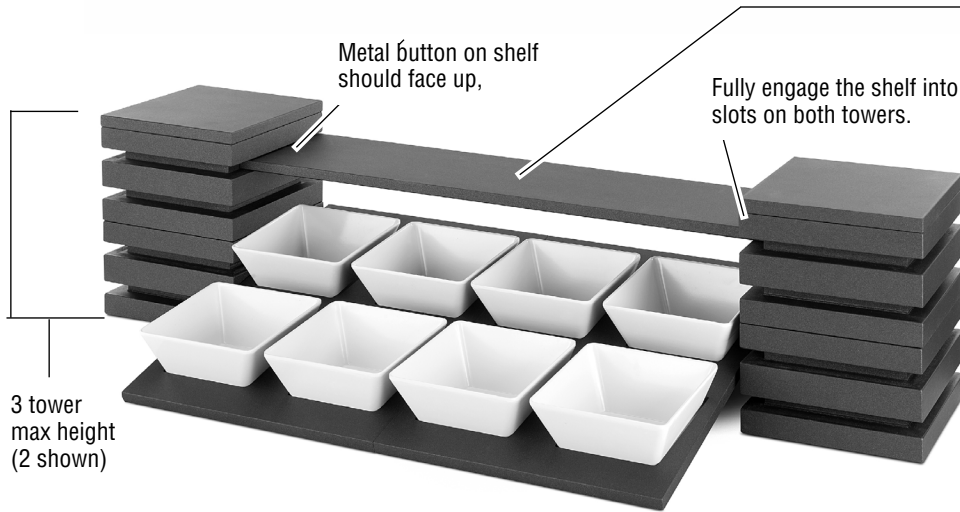

## Cubic Modular Display System

### Shelves and Towers

Material: Painted Wood

Shelf Maximum Weight Capacity			
Item No.	Width In (CM)	Depth In (CM)	Max. Weight Lb (Kg)
v904650	19 <sup>1</sup> / <sub>16</sub> (50)	7 (18)	14.5 (6.6)
v904680	31 <sup>1</sup> / <sub>2</sub> (80)		4.7 (2.1)
v904610	39 <sup>3</sup> / <sub>8</sub> (100)		1.9 (.86)
v904652	19 <sup>1</sup> / <sub>16</sub> (50)	13 <sup>3</sup> / <sub>4</sub> (34)	28.3 (12.8)
v904610	31 <sup>1</sup> / <sub>2</sub> (80)		9.0 (4)
v904612	39 <sup>3</sup> / <sub>8</sub> (100)		3.8 (1.7)