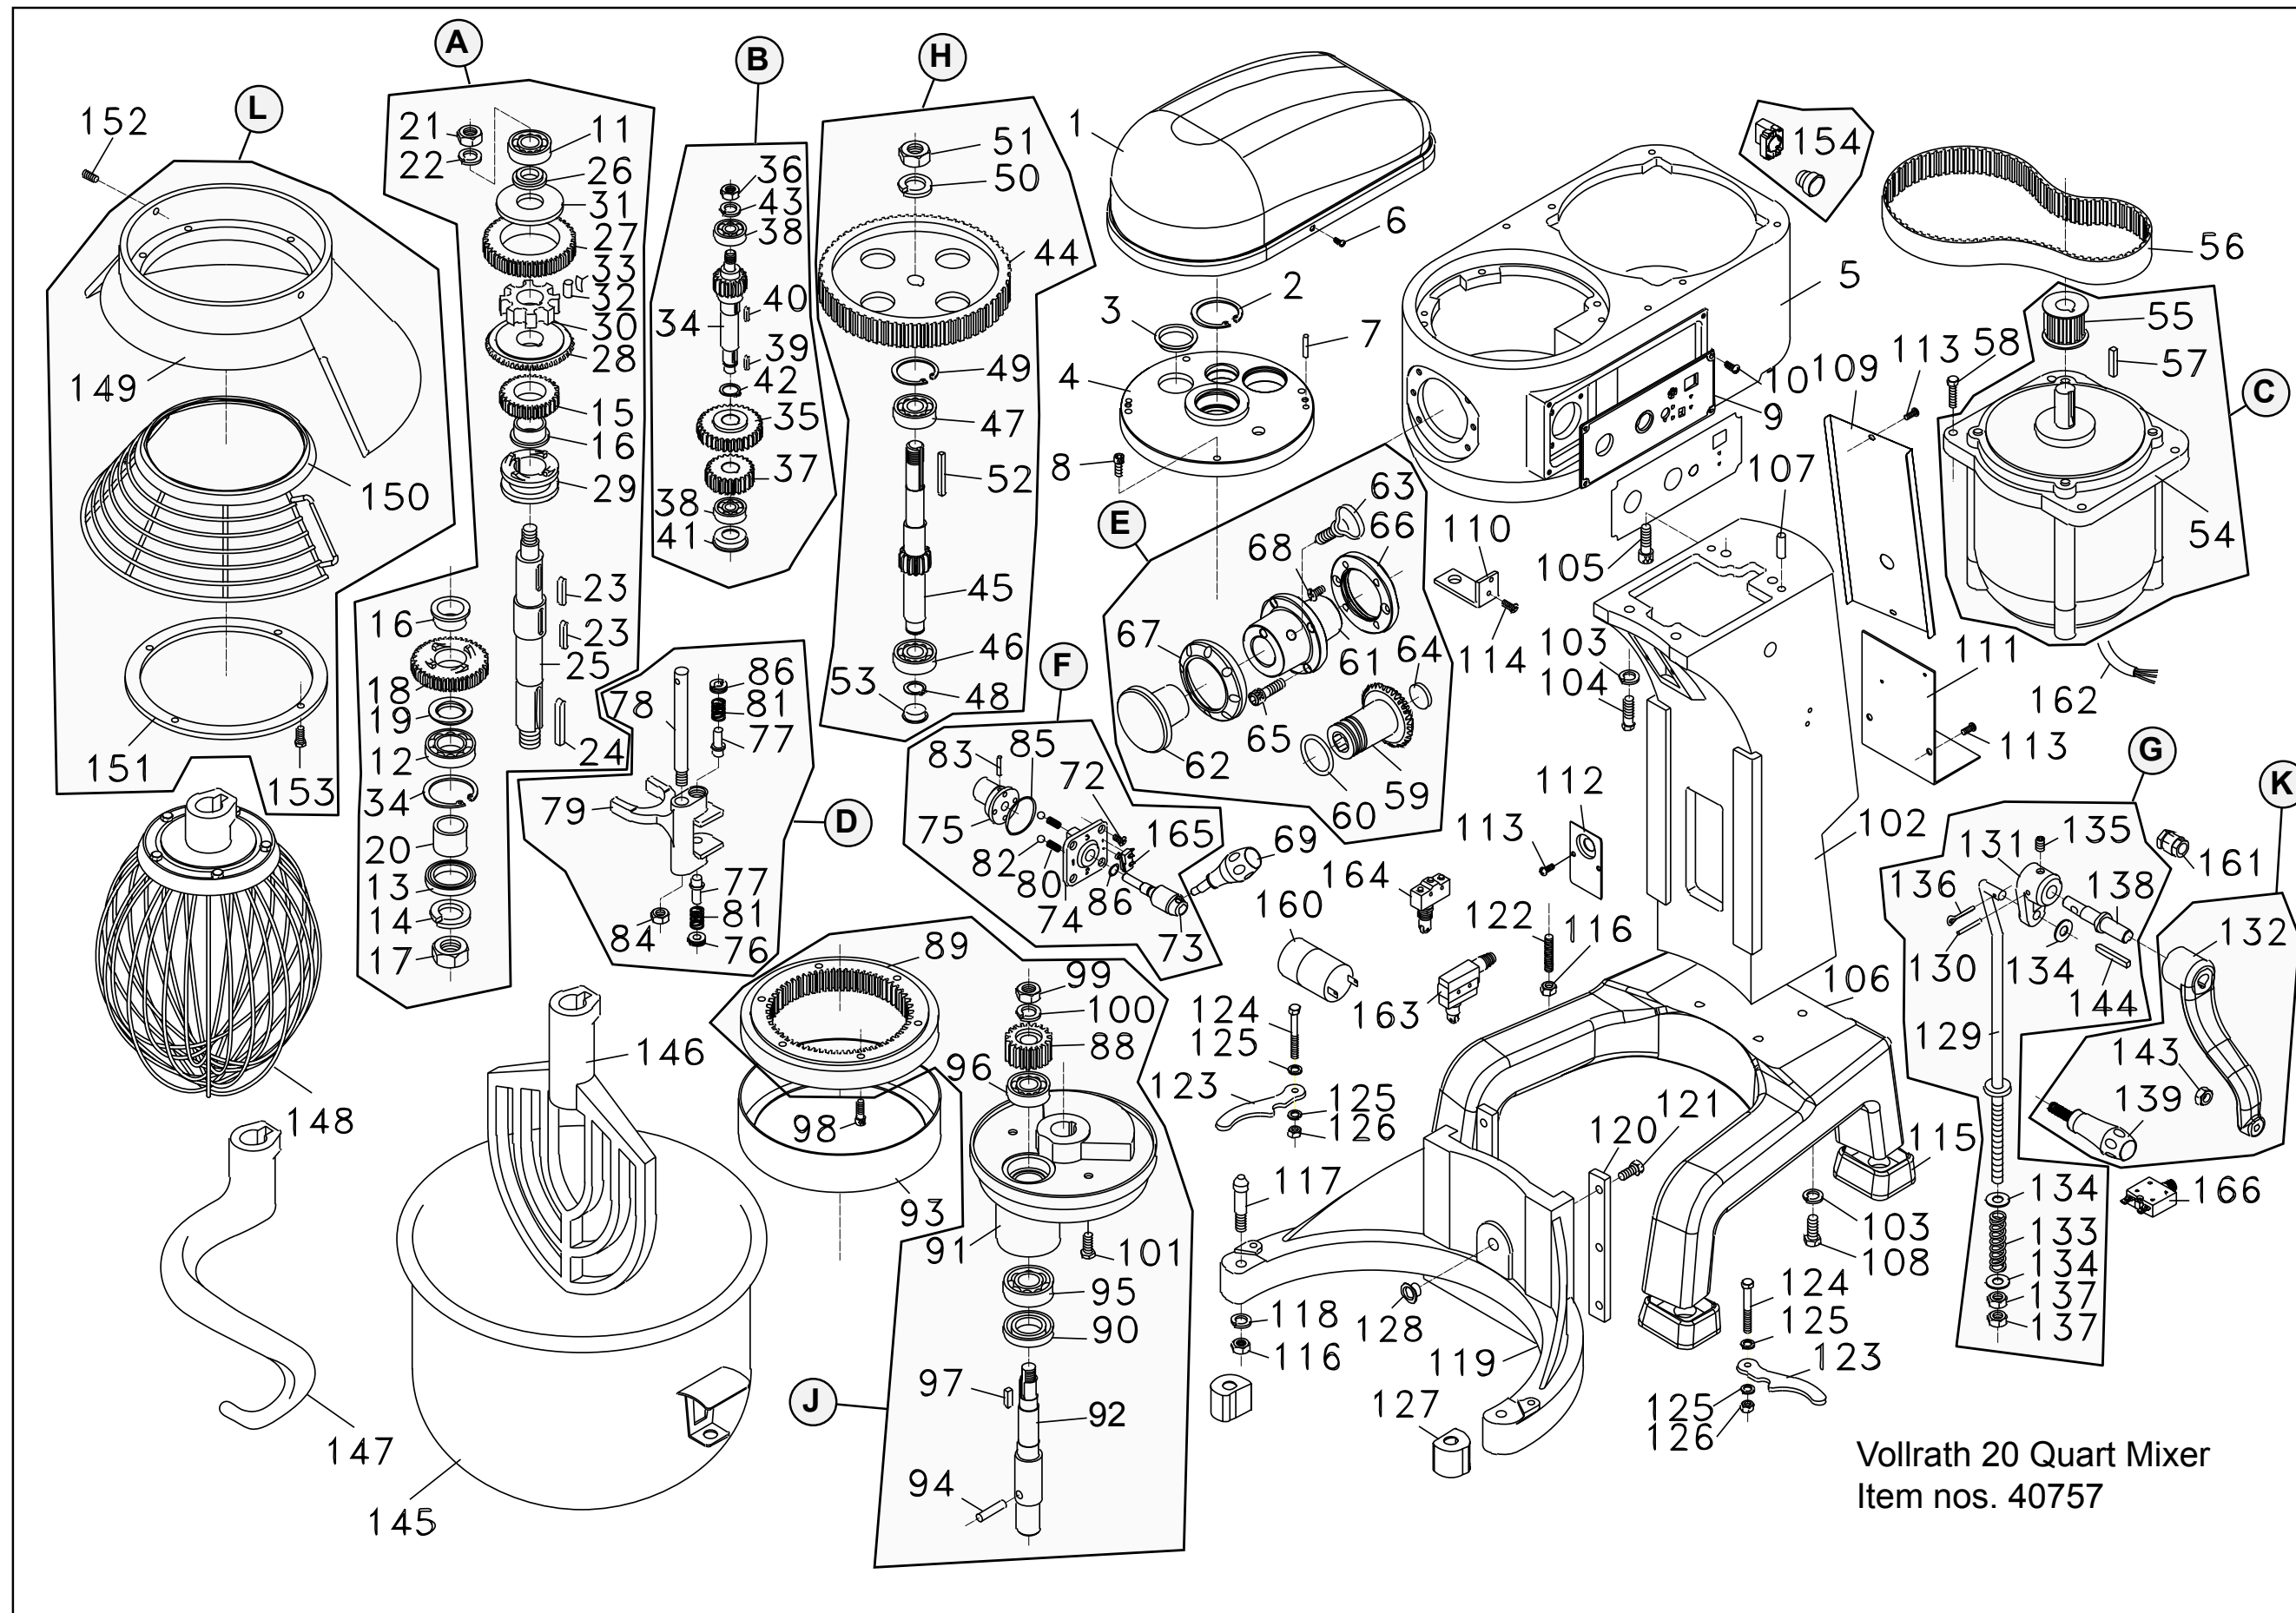

Callout	Part Number	Description
26	NA	Detain-Fixed Cover
27	NA	Gear, 46T
28	NA	Bevel Gear, 46T
29	NA	Clutch
30	NA	Sleeve Drive
31	NA	Flat Washer
32	NA	Pin
33	NA	Spring Sheet
34	NA	Shaft Gear
35	NA	Gear, 32T
36	NA	Nut
37	NA	Gear, 27T
38	XMIX2089	Bearing, Transmission Shaft Top & Bottom
39	XMIX3300	Key, Lower Transmission Shaft
40	XMIX2109	Key, Upper Transmission Shaft
41	XMIX2280	Freeze Plug Large
44	NA	Pulley, Cogged Belt
46	XMIX3087	Bearing, Bottom Worm Gear Shaft
47	NA	Bearing, Top Worm Gear Shaft
50	NA	Spring Washer
51	NA	Nut
52	XMIX3104	Key, Upper Worm Gear Shaft
53	XMIX2290	Freeze Plug Small
54	N/A	Motor, 120Vac, 40757
54	XMIX9215	Motor, 220Vac, 4075702, 4075703, 4075705
55	XMIX9231	Motor Pulley, Cogged
56	XMIX9201	Drive Belt, Cogged
57	NA	Key
59	XMIX9230	Hub Bevel Gear, 35T
60	XMIX2094	Hub O-Ring
62	XMIX6040	Plastic Hub Cover
63	XMIX2033	Thumb Screw Only, Hub
64	XMIX2039	Oil Baffle For Hub Attachment
67	XMIX8201	Plastic Hub Ring
68	NA	Screw
69	XMIX8205	Knob and Shaft for Gearshift
72	NA	Screw
73	NA	Eccentric Shift Shaft
74	NA	Shift Selector
75	NA	Eccentric Shaft

Callout	Part Number	Description
76	NA	Thumb Screw
77	NA	Shift Fork Plunger
78	NA	Shifter Fixed Shaft
79	NA	Shift Fork Plunger
80	NA	Compression Spring
81	NA	Compression Spring
82	NA	Steel Ball
83	NA	Spring Pin
84	NA	Nut
85	NA	O'ring
86	NA	O'ring Selector Shaft
90	XMIX9208	Agitator Shaft Oil Seal
91	XMIX2060	Head Ring
92	XMIX9209	Agitator Shaft
93	XMIX2060	Header Ring Stainless Steel
94	XMIX9210	Agitator Shaft Tapered Pin
95	XMIX3090	Bearing Lower Agitator Shaft
96	XMIX3087	Bearing Top Agitator Shaft
97	XMIX2113	Key Upper Agitator Shaft
102	XMIX9255	Column
109	XMIX9254	Rear Cover Plate
112	XMIX2053	Bracket for Safety switch
115	XMIX8209	Rubber Foot Front
115	XMIX8210	Rubber Foot Rear
119	XMIX2047	Bowl Support Arm
120	NA	Slideway
121	NA	Bolt
122	NA	Screw
123/124	XMIX2048	Bowl Locking Plate & Pin
125	NA	Spring Washer
126	NA	Nut
127	XMIX8211	Rubber Bowl Arm Cover Left
127	XMIX8212	Rubber Bowl Arm Cover Right
128	NA	Washer
129	XMIX2049	Lifter Rod
129/131	XMIX9217	Bowl Lifter Rod & Elbow
131	XMIX2032	Lifter Elbow Bracket
132	XMIX8207	Bowl Lift Arm (Arm Only no Handle Knob)
133	XMIX2052	Compression Spring
134	NA	Flat Washer

Callout	Part Number	Description
135	NA	Screw
136	NA	Pin
137	NA	Nut
138	NA	Connector for Handle
139	XMIX8223	Bowl Lift Handle Knob, Blue
142	NA	C-Snap Ring
143	NA	Nut
144	NA	Key
145	40765	Bowl 20qt.
146	40768	Flat Beater/Spatula
147	XMIX2160	Dough Hook, C-Type
147	40767	Dough Hook, Spiral Type
148	40766	Wire Whisk
149	NA	Guard Top
150	NA	Guard Sliding Opener
151	NA	Guard Fixed Ring
152	NA	Screw
153	NA	Screw
154	XMIX8202	Emergency Stop Switch
Not Shown	XMIX8312	Power Control Box, 110V (Black Box), 40757
Not Shown	XMIX8417	Power Control Box, 220V (Black Box), 4075702, 4075703, 4075705
160	XMIX2010	Capacitor, 220v
161	XMIX2037	Cable Restraint
162	XAA0005	Power Cord, 120vac, US 5-15P, 40757
162	250435-1	Power Cord, 230vac, UK 2-15P, 4075703
162	250433-1	Power Cord, 230vac, SCHUKO EU1-16P, 4075702
162	250966-1	Power Cord, 230vac, AU/NZ AU2-15P, 4075705
163	XMIX9893	Safety Switch, Bowl Guard, 125V/250V
164	NA	Safety Switch, Bowl Guard (not used)
165	XMIX2270	Micro Switch On Gearshift
166	XMIN1225	Overload Reset Switch, 120V/220V
Not Shown	XMIX2260	Relay for Safety Start/Stop, 120V/220V
Not Shown	XMIX2004	Governor Plate, Motor
Not Shown	XMIX2005	Governor, Motor
Not Shown	XMIX3320	Capacitor for Safety Start Device, 20uf 250vac
Not Shown	XMIX0001	Grease (17.6 oz)
Not Shown	XMIX6260	Oil (32 oz bottle)

Exploded View

Vollrath 20 Quart Mixer
Item nos. 40757